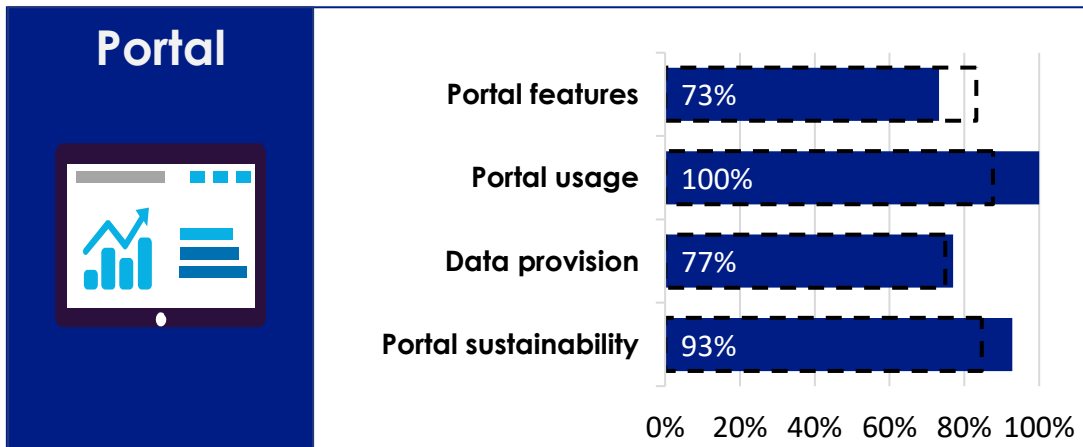

Open data maturity

2022

Germany

data.
europa.
eu

State-of-Play on open data - 2022

Germany

MATURITY LEVEL RATING

OVERALL MATURITY LEVEL SEGMENTATION

Category	DE %	EU27 %	Ranking
Policy	88%	86%	#15
Portal	84%	83%	#19
Impact	68%	71%	#19
Quality	86%	77%	#9

Overall	EU27 %	DE %
	79%	82%

DIMENSION PERFORMANCE

--- EU27 Average X % Germany