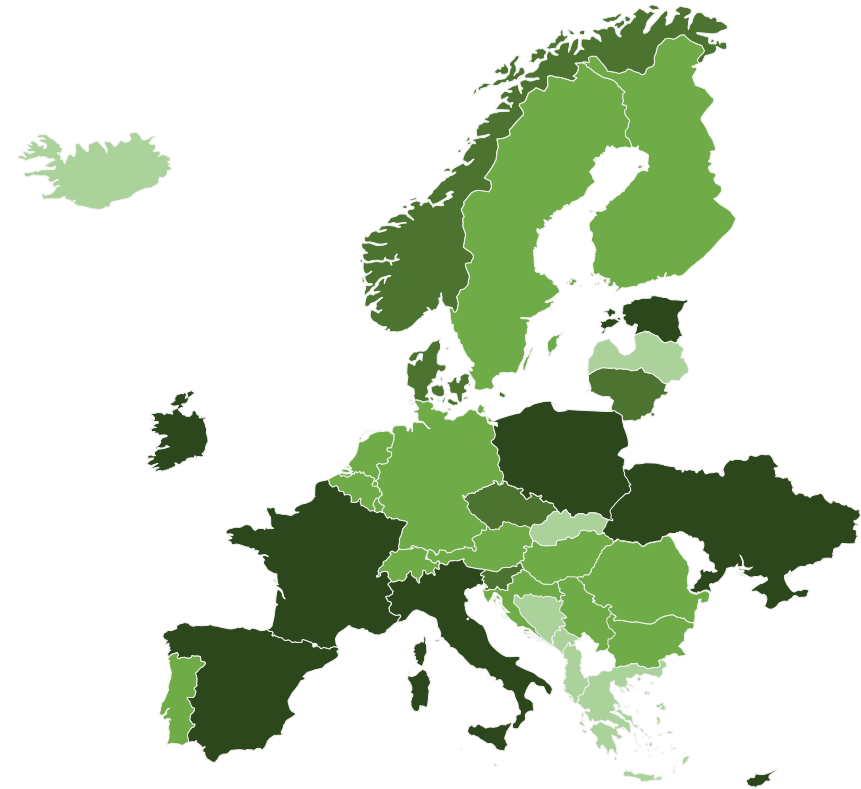

Open data maturity

2022

Germany

data.
europa.
eu

State-of-Play on open data - 2022

Germany

MATURITY LEVEL RATING

OVERALL MATURITY LEVEL SEGMENTATION

Category	DE %	EU27 %	Ranking
Policy	88%	86%	#15
Portal	84%	83%	#19
Impact	68%	71%	#19
Quality	86%	77%	#9

Overall	EU27 %	DE %
	79%	82%

DIMENSION PERFORMANCE

--- EU27 Average X % Germany