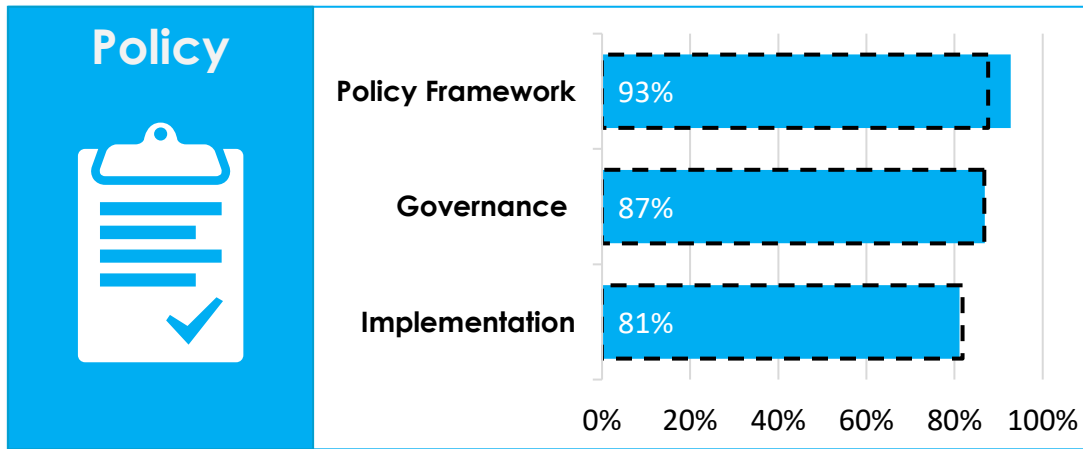

Open data maturity

2022

Germany

data.
europa.
eu

State-of-Play on open data - 2022

Germany

MATURITY LEVEL RATING

OVERALL MATURITY LEVEL SEGMENTATION

Category	DE %	EU27 %	Ranking
Policy	88%	86%	#15
Portal	84%	83%	#19
Impact	68%	71%	#19
Quality	86%	77%	#9

Overall	EU27 %	DE %
	79%	82%

DIMENSION PERFORMANCE

--- EU27 Average X % Germany