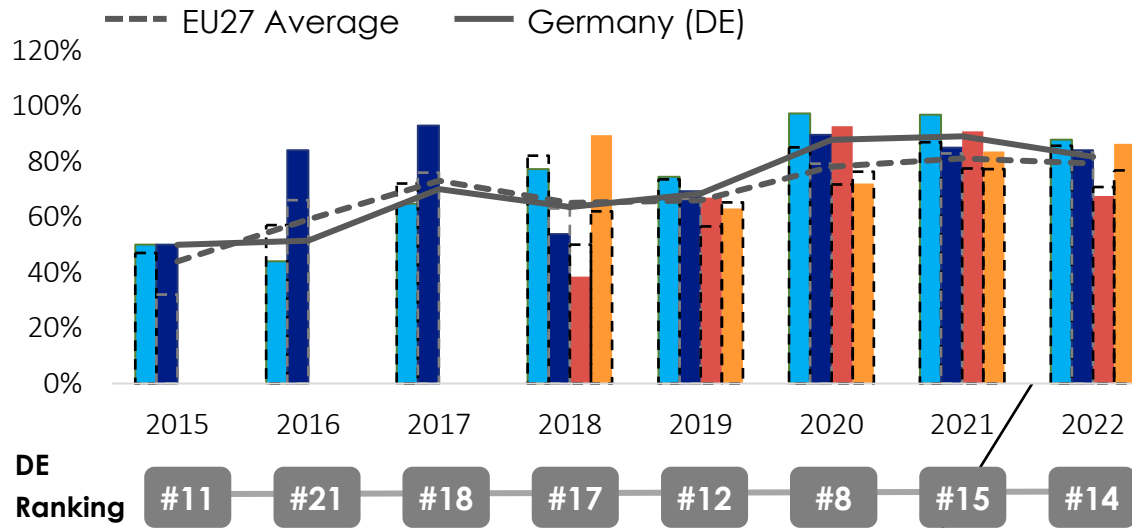

Open data maturity

2022

Germany

data.
europa.
eu

State-of-Play on open data - 2022

Germany

MATURITY LEVEL RATING

OVERALL MATURITY LEVEL SEGMENTATION

Category	DE %	EU27 %	Ranking
Policy	88%	86%	#15
Portal	84%	83%	#19
Impact	68%	71%	#19
Quality	86%	77%	#9

Overall	EU27 %	DE %
	79%	82%

DIMENSION PERFORMANCE

--- EU27 Average X % Germany