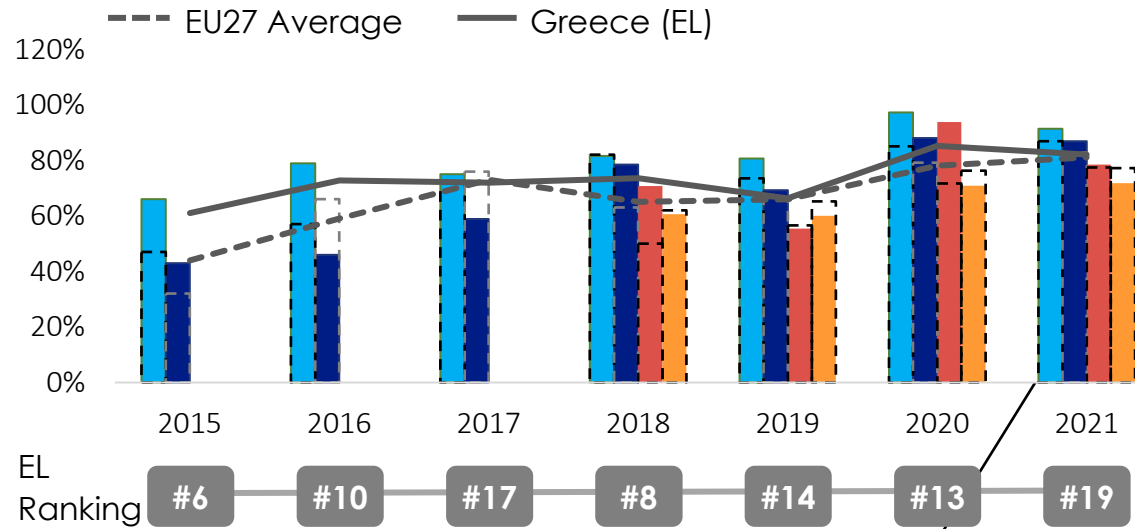

Open data maturity

2021

Greece

data.
europa.
eu

State-of-Play on open data - 2021

Greece

MATURITY LEVEL RATING

OVERALL MATURITY LEVEL SEGMENTATION

| Category | Ranking | EL (%) | EU27 (%) |
|----------|---------|--------|----------|
| Policy | #17 | 91% | 87% |
| Portal | #16 | 87% | 83% |
| Impact | #20 | 78% | 77% |
| Quality | #24 | 72% | 77% |

| Overall | EU27 (%) | EL (%) |
|---------|----------|--------|
| | 81% | 82% |

DIMENSION PERFORMANCE

EU27 Average
 X %
 Greece