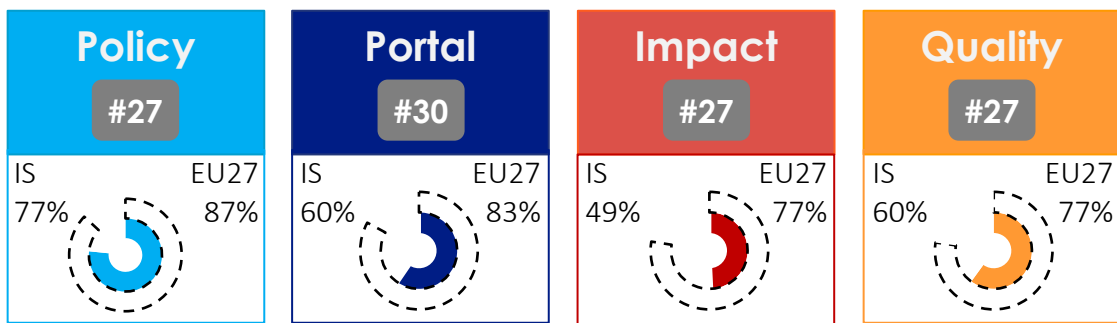

Open data maturity

2021

Iceland

data.
europa.
eu

State-of-Play on open data - 2021

Iceland

MATURITY LEVEL RATING

OVERALL MATURITY LEVEL SEGMENTATION

DIMENSION PERFORMANCE

EU27 Average
 X% Iceland