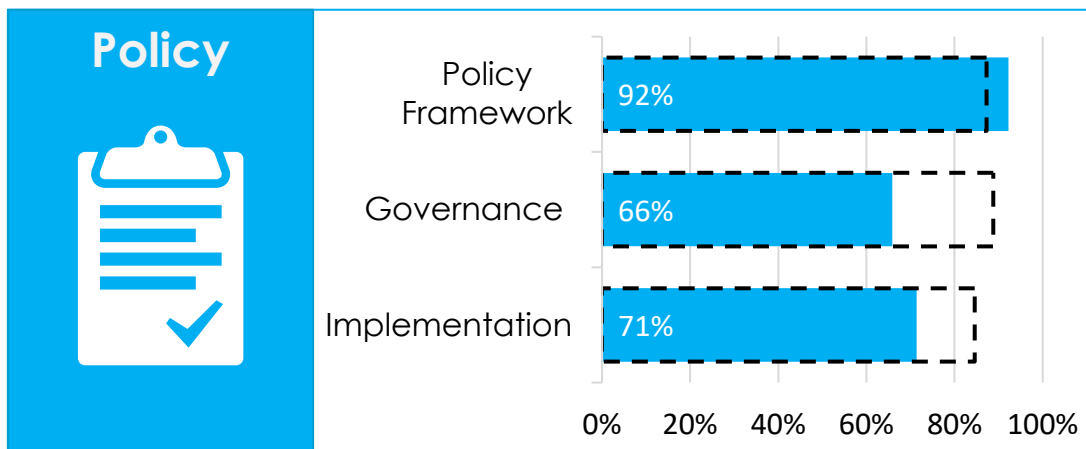

DIMENSION PERFORMANCE

EU27 Average
X% Iceland