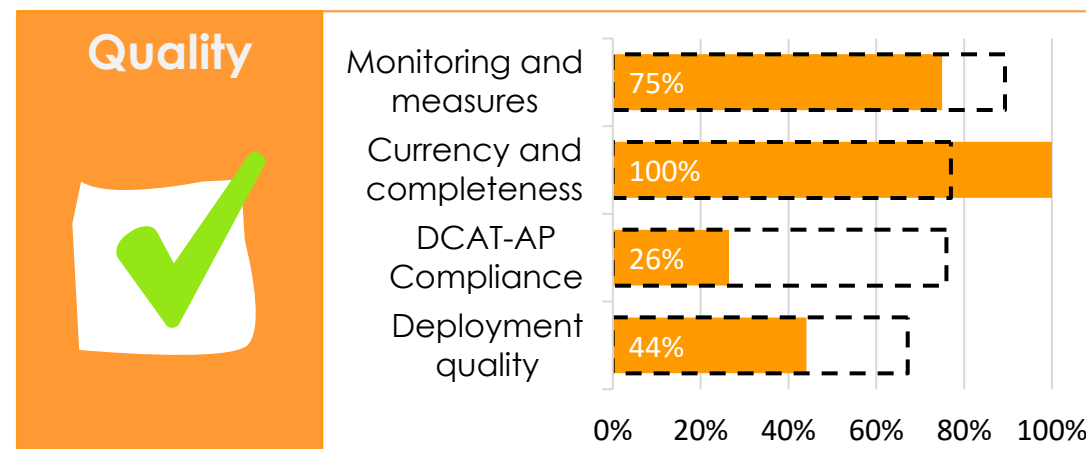

Open data maturity

2021

Iceland

data.
europa.
eu

State-of-Play on open data - 2021

Iceland

MATURITY LEVEL RATING

OVERALL MATURITY LEVEL SEGMENTATION

DIMENSION PERFORMANCE

EU27 Average
 X% Iceland