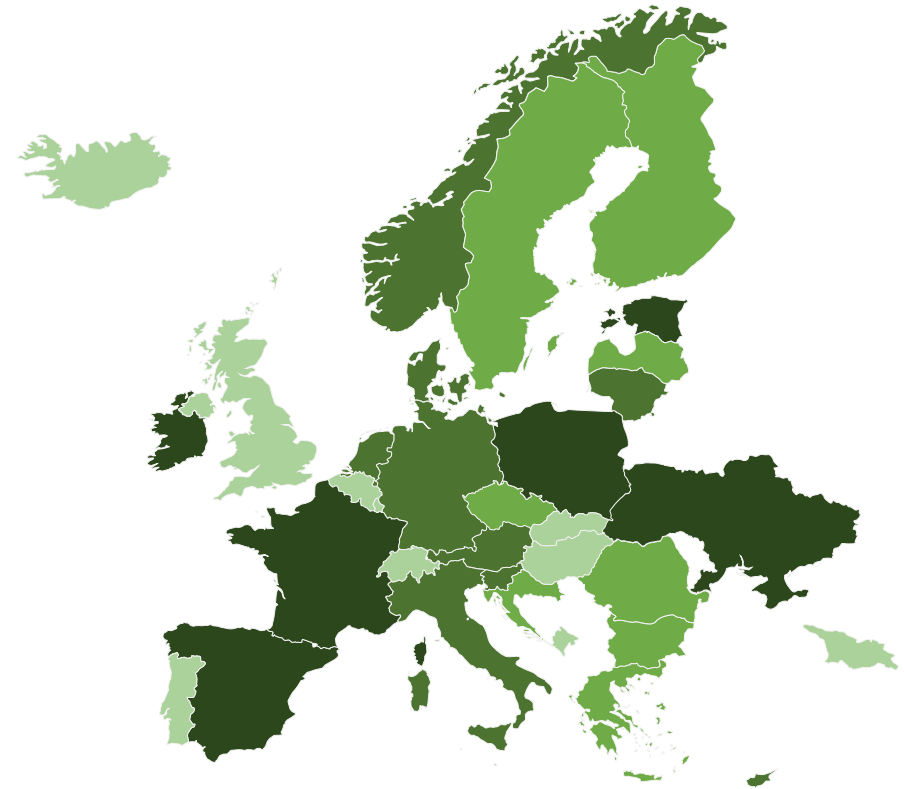

Open data maturity

2021

Iceland

data.
europa.
eu

State-of-Play on open data - 2021

Iceland

MATURITY LEVEL RATING

OVERALL MATURITY LEVEL SEGMENTATION

DIMENSION PERFORMANCE

EU27 Average
 X% Iceland