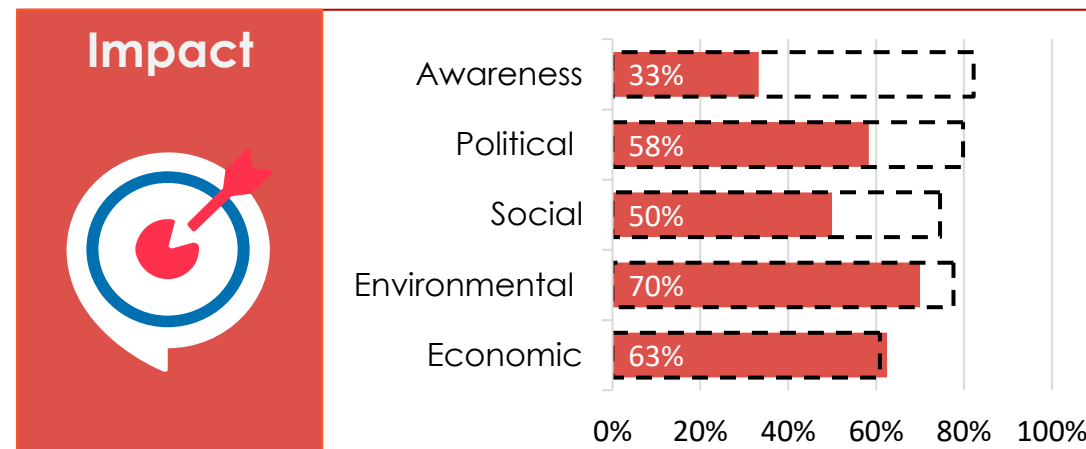

Open data maturity

2021

Iceland

data.
europa.
eu

State-of-Play on open data - 2021

Iceland

MATURITY LEVEL RATING

OVERALL MATURITY LEVEL SEGMENTATION

DIMENSION PERFORMANCE

EU27 Average
 X% Iceland