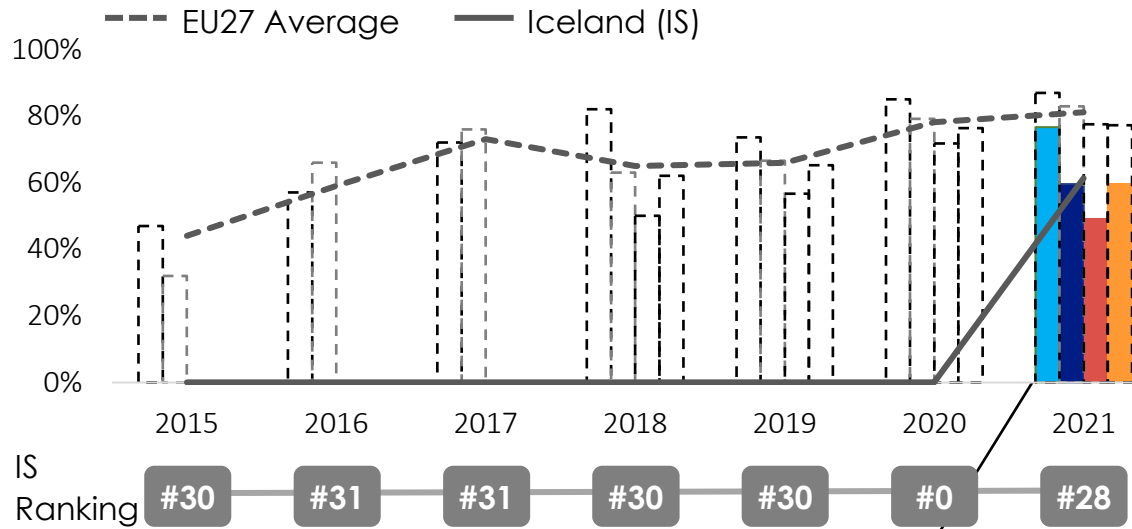

Open data maturity

2021

Iceland

data.
europa.
eu

State-of-Play on open data - 2021

Iceland

MATURITY LEVEL RATING

OVERALL MATURITY LEVEL SEGMENTATION

DIMENSION PERFORMANCE

EU27 Average
 X% Iceland