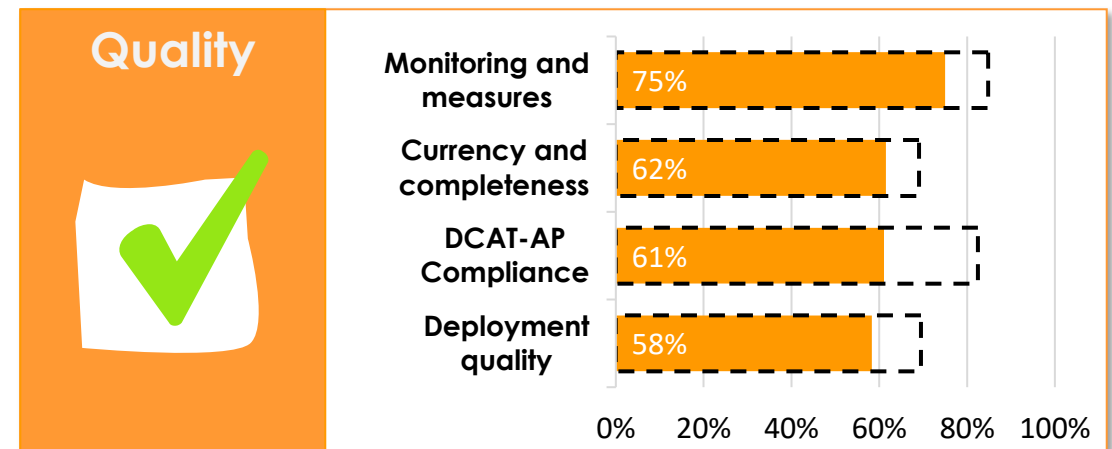

DIMENSION PERFORMANCE

EU27 Average
X %
Latvia