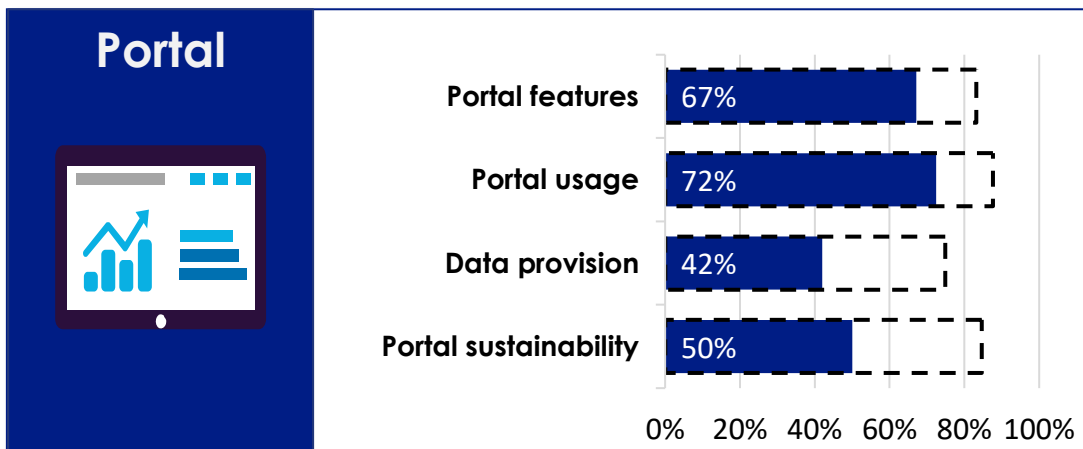

DIMENSION PERFORMANCE

EU27 Average
X %
Latvia