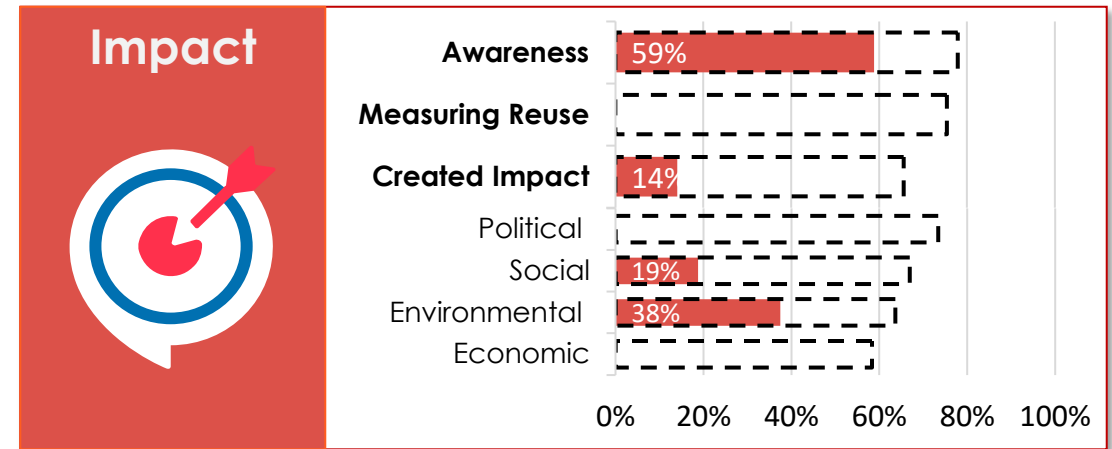

DIMENSION PERFORMANCE

EU27 Average
X %
Latvia