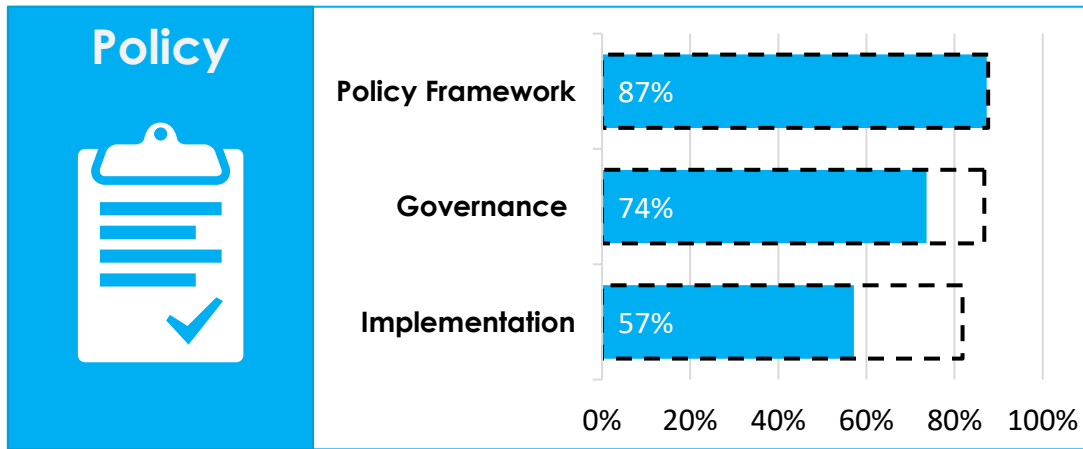

DIMENSION PERFORMANCE

EU27 Average
X %
Latvia