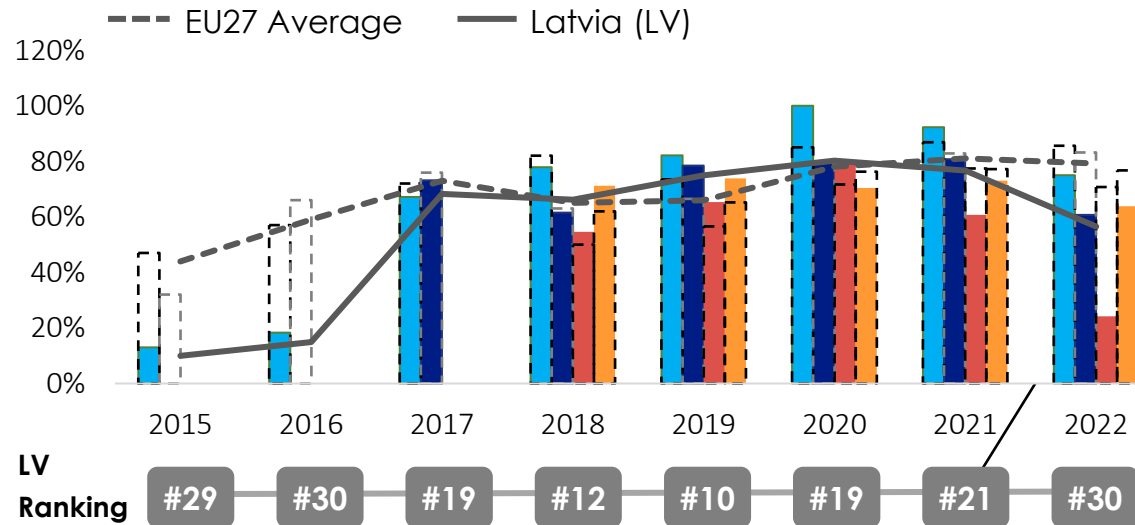

State-of-Play on open data - 2022

Latvia

MATURITY LEVEL RATING