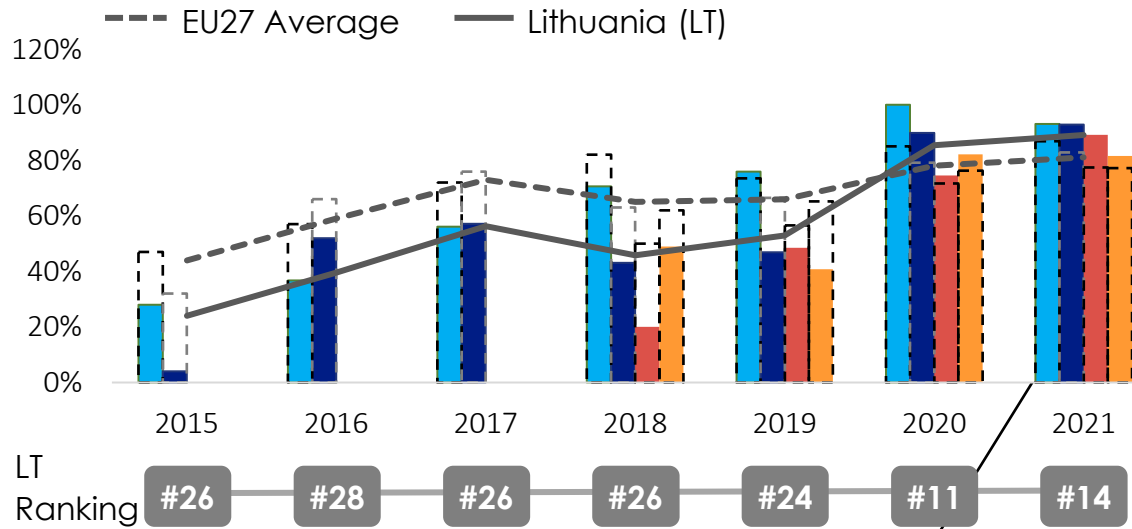

Open data maturity

2021

Lithuania

data.
europa.
eu

State-of-Play on open data - 2021

Lithuania

MATURITY LEVEL RATING

OVERALL MATURITY LEVEL SEGMENTATION

DIMENSION PERFORMANCE

EU27 Average
 X% Lithuania