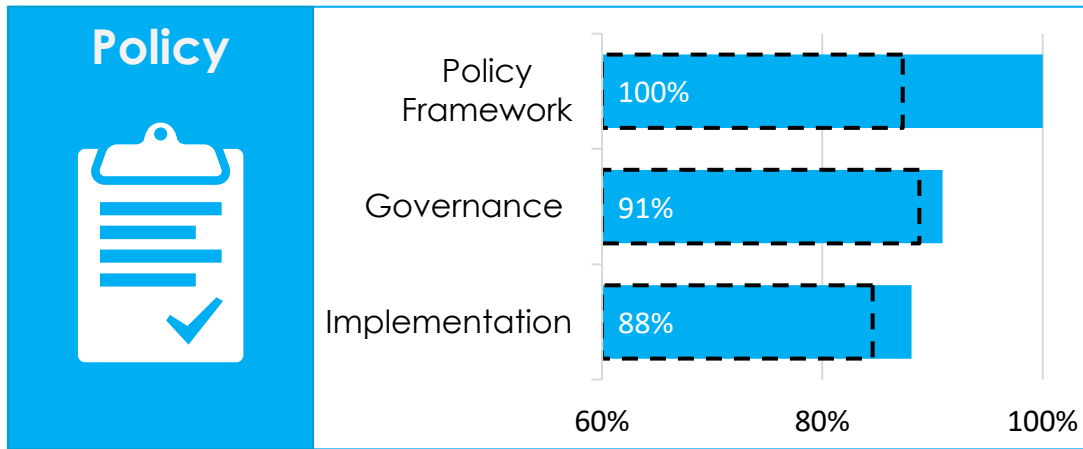

DIMENSION PERFORMANCE

EU27 Average
X% Lithuania