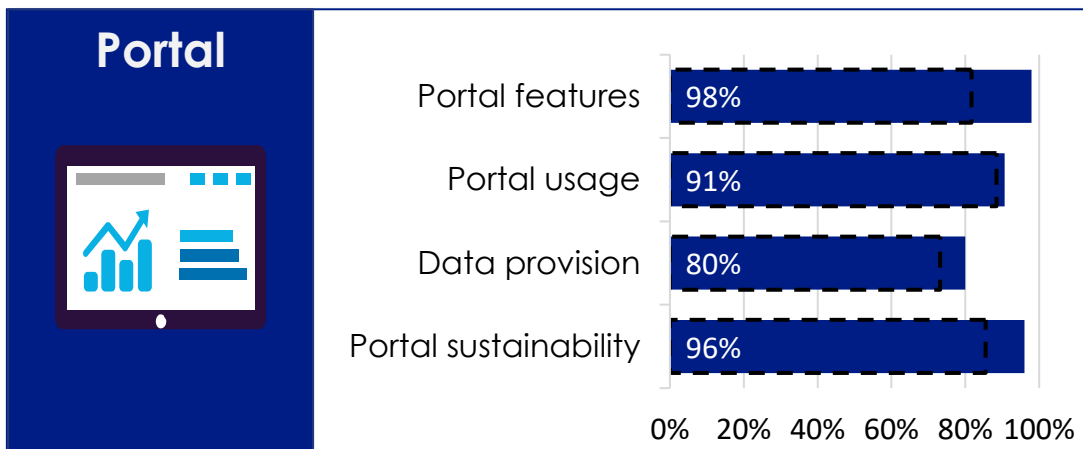

Open data maturity

2021

Lithuania

data.
europa.
eu

State-of-Play on open data - 2021

Lithuania

MATURITY LEVEL RATING

OVERALL MATURITY LEVEL SEGMENTATION

DIMENSION PERFORMANCE

EU27 Average
 X% Lithuania