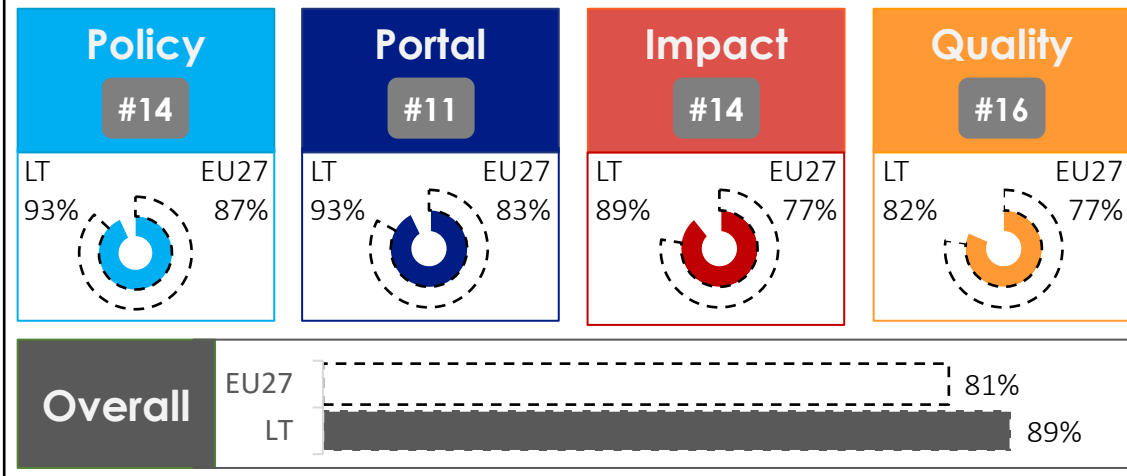

Open data maturity

2021

Lithuania

data.
europa.
eu

State-of-Play on open data - 2021

Lithuania

MATURITY LEVEL RATING

OVERALL MATURITY LEVEL SEGMENTATION

DIMENSION PERFORMANCE

EU27 Average
 X% Lithuania