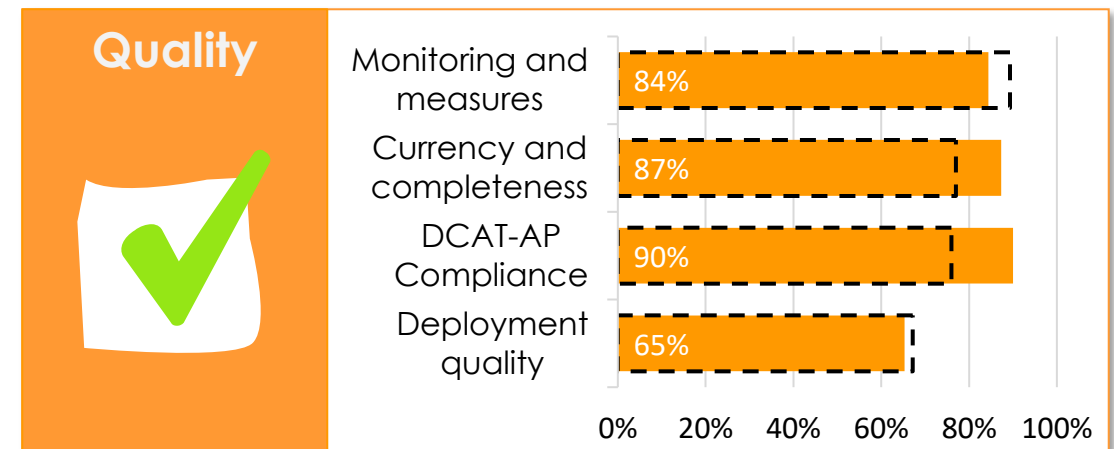

Open data maturity

2021

Lithuania

data.
europa.
eu

State-of-Play on open data - 2021

Lithuania

MATURITY LEVEL RATING

OVERALL MATURITY LEVEL SEGMENTATION

DIMENSION PERFORMANCE

EU27 Average
 X% Lithuania