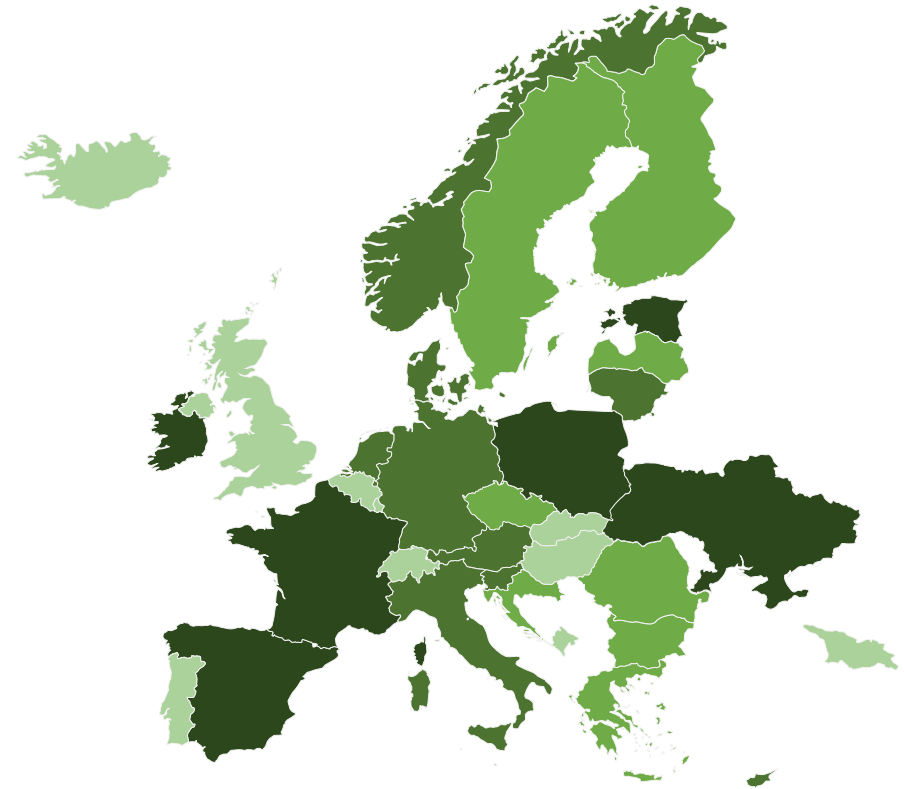

Open data maturity

2021

Lithuania

data.
europa.
eu

State-of-Play on open data - 2021

Lithuania

MATURITY LEVEL RATING

OVERALL MATURITY LEVEL SEGMENTATION

DIMENSION PERFORMANCE

EU27 Average
 X% Lithuania