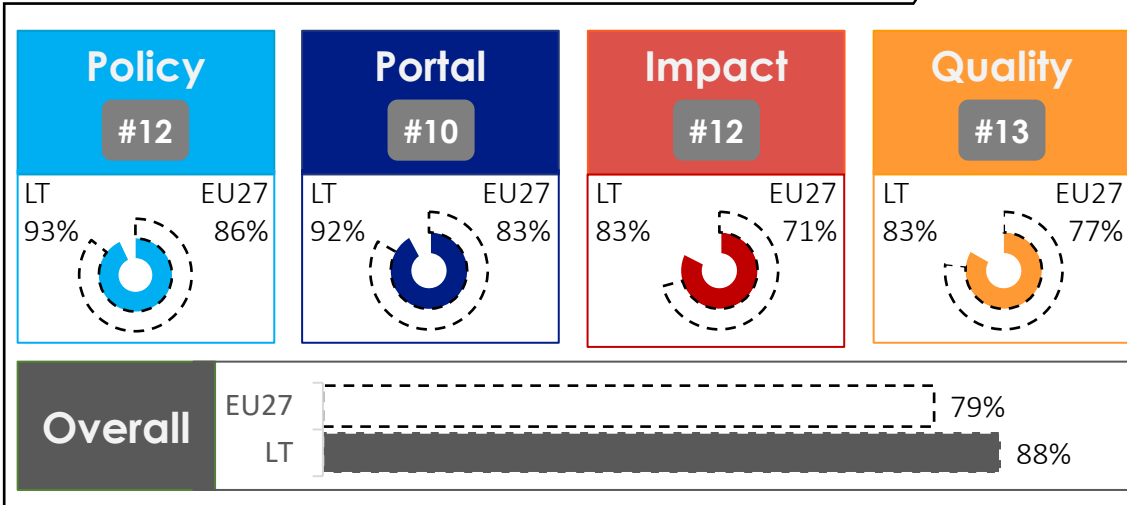

Open data maturity

2022

Lithuania

data.
europa.
eu

State-of-Play on open data - 2022

Lithuania

MATURITY LEVEL RATING

OVERALL MATURITY LEVEL SEGMENTATION

DIMENSION PERFORMANCE

EU27 Average
 X % Lithuania