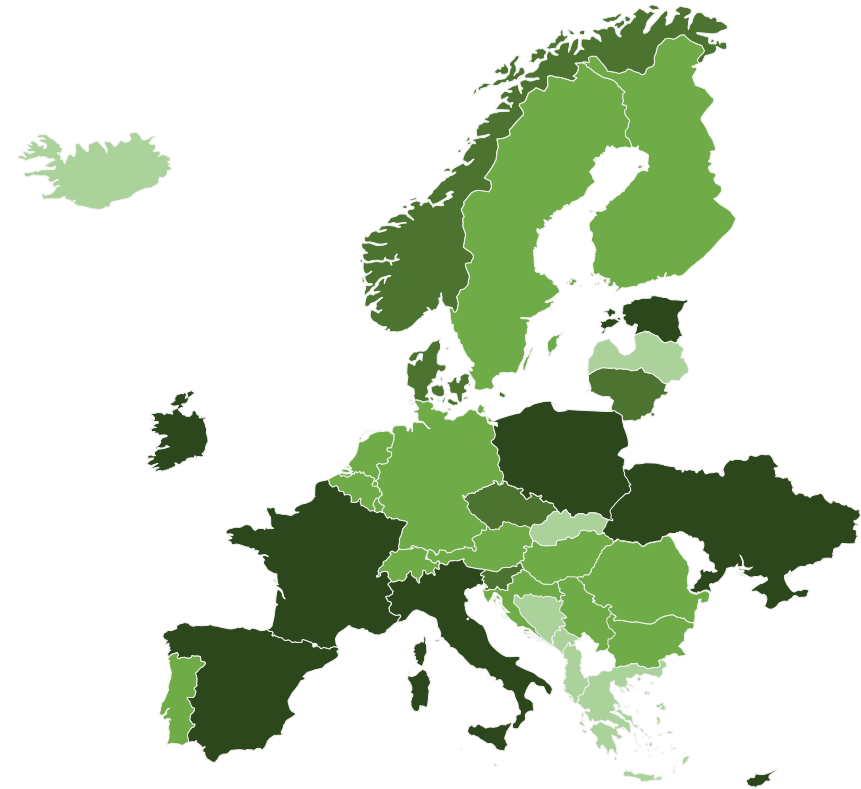

Open data maturity

2022

Lithuania

data.
europa.
eu

State-of-Play on open data - 2022

Lithuania

MATURITY LEVEL RATING

OVERALL MATURITY LEVEL SEGMENTATION

DIMENSION PERFORMANCE

EU27 Average
 X % Lithuania