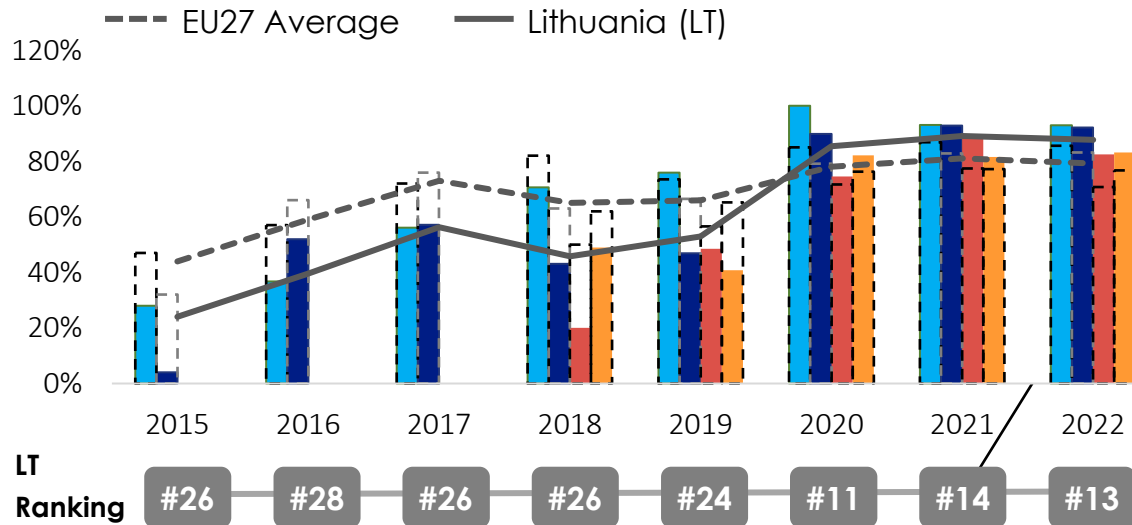

Open data maturity

2022

Lithuania

data.
europa.
eu

State-of-Play on open data - 2022

Lithuania

MATURITY LEVEL RATING

OVERALL MATURITY LEVEL SEGMENTATION

DIMENSION PERFORMANCE

EU27 Average
 X % Lithuania