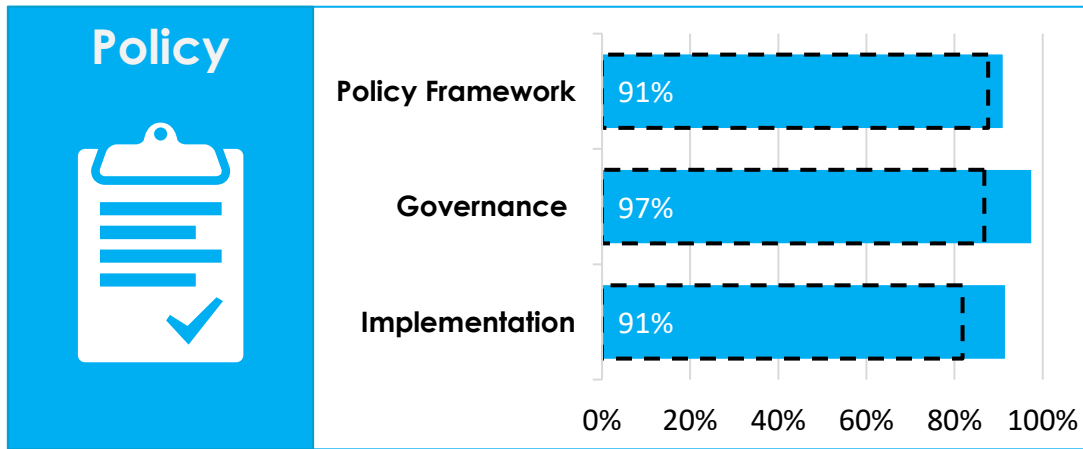

DIMENSION PERFORMANCE

EU27 Average
X % Lithuania