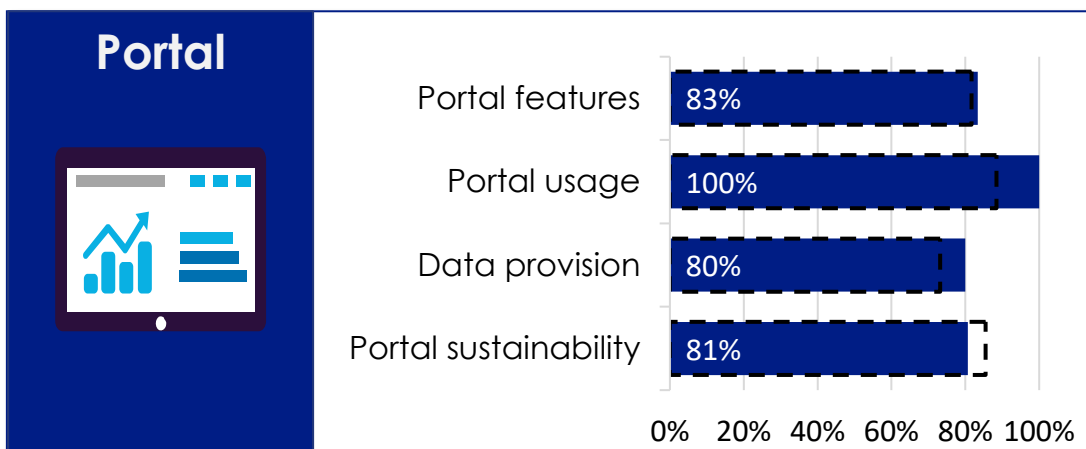

Open data maturity

2021

Luxembourg

data.
europa.
eu

State-of-Play on open data - 2021

Luxembourg

MATURITY LEVEL RATING

OVERALL MATURITY LEVEL SEGMENTATION

DIMENSION PERFORMANCE

EU27 Average
 X%
 Luxembourg