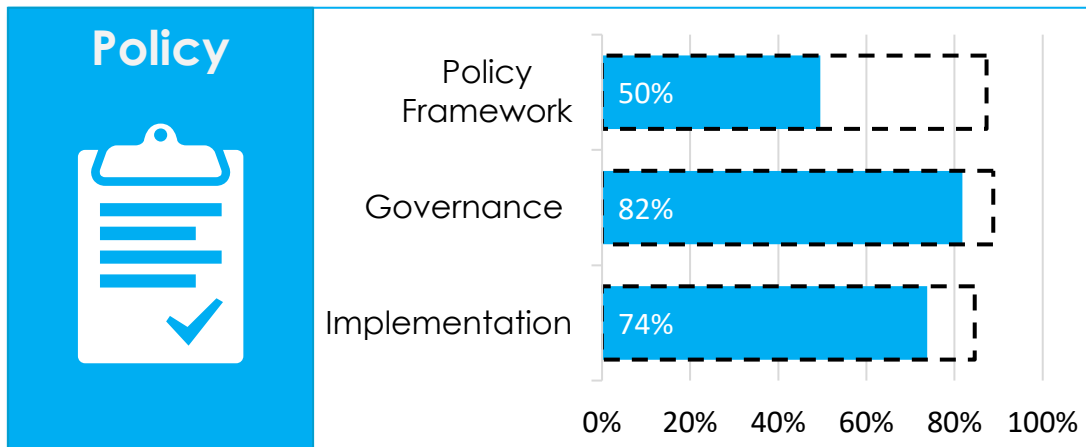

DIMENSION PERFORMANCE

EU27 Average
X%
Luxembourg