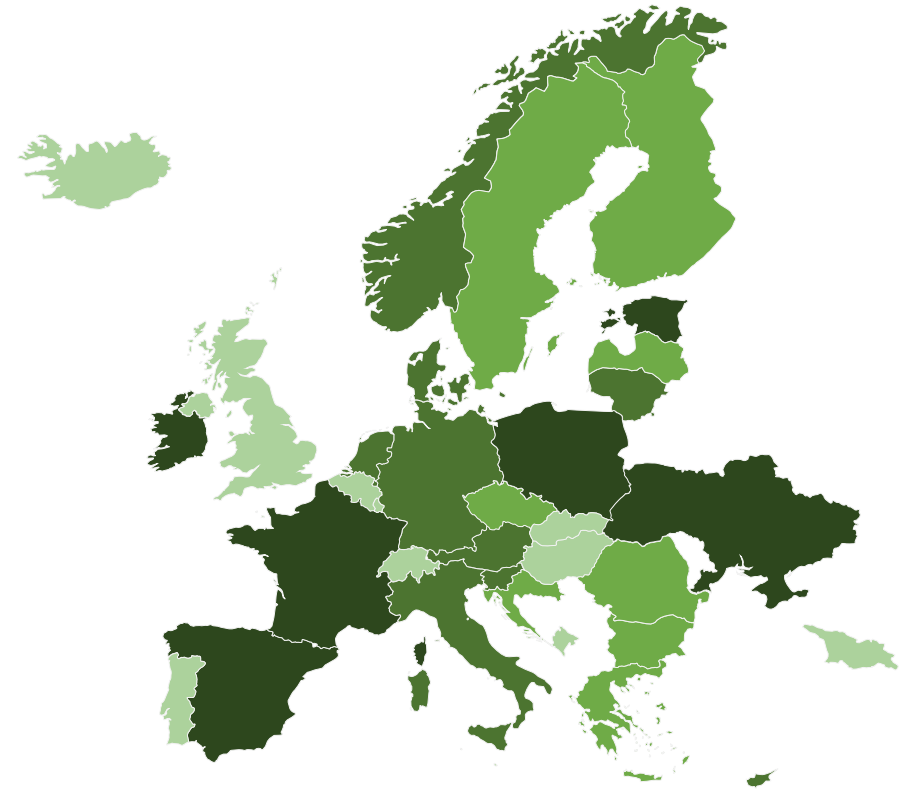

Open data maturity

2021

Luxembourg

data.
europa.
eu

State-of-Play on open data - 2021

Luxembourg

MATURITY LEVEL RATING

OVERALL MATURITY LEVEL SEGMENTATION

DIMENSION PERFORMANCE

EU27 Average
 X%
 Luxembourg