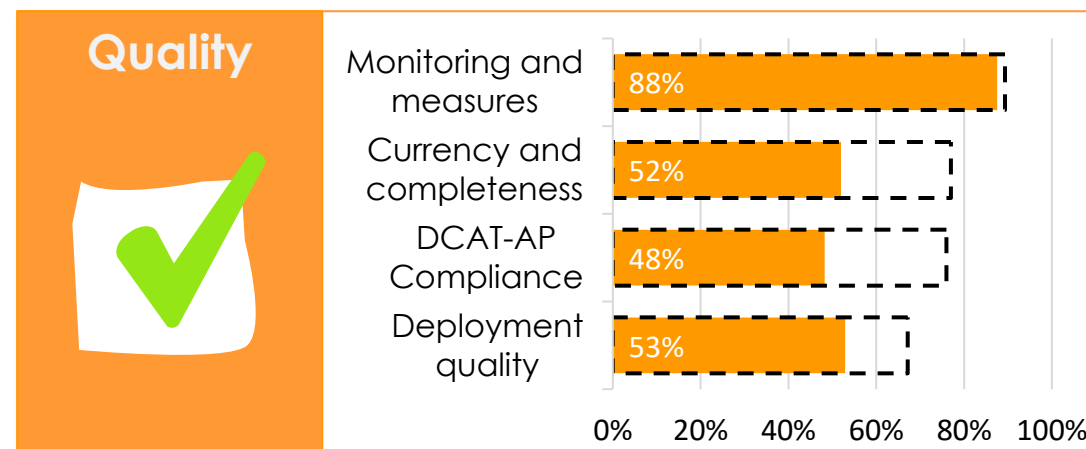

Open data maturity

2021

Luxembourg

data.
europa.
eu

State-of-Play on open data - 2021

Luxembourg

MATURITY LEVEL RATING

OVERALL MATURITY LEVEL SEGMENTATION

DIMENSION PERFORMANCE

EU27 Average
 X%
 Luxembourg