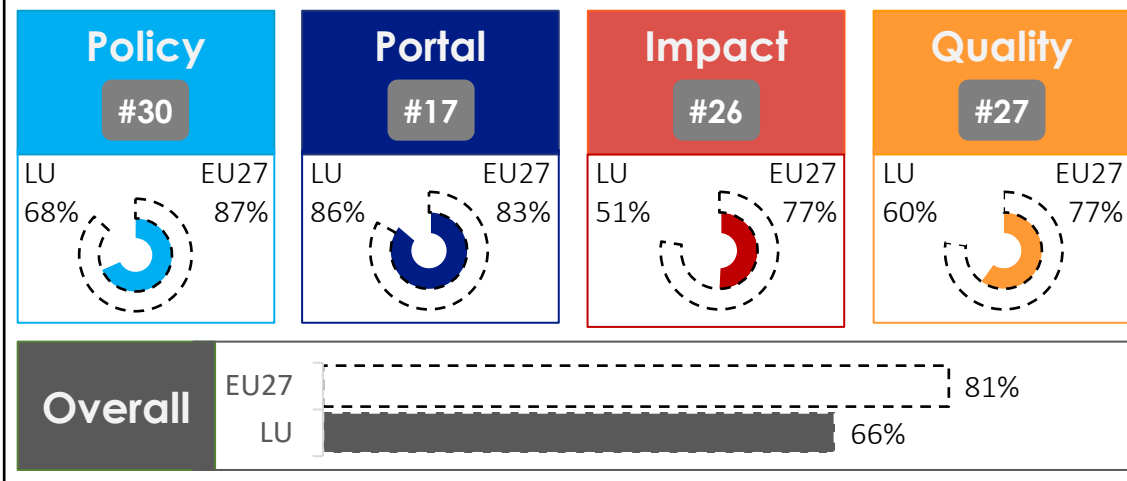

Open data maturity

2021

Luxembourg

data.
europa.
eu

State-of-Play on open data - 2021

Luxembourg

MATURITY LEVEL RATING

OVERALL MATURITY LEVEL SEGMENTATION

DIMENSION PERFORMANCE

EU27 Average
 X%
 Luxembourg