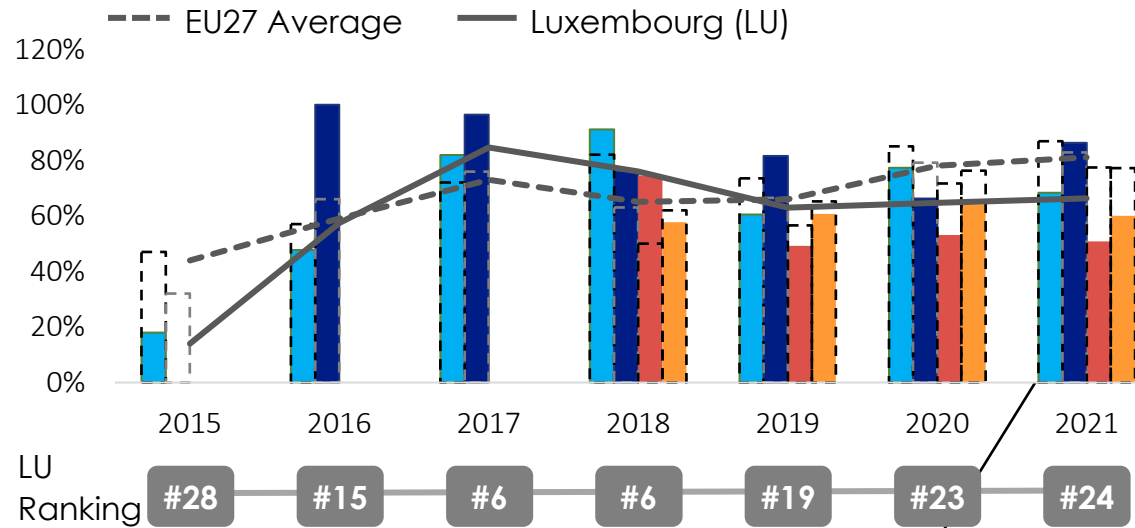

Open data maturity

2021

Luxembourg

data.
europa.
eu

State-of-Play on open data - 2021

Luxembourg

MATURITY LEVEL RATING

OVERALL MATURITY LEVEL SEGMENTATION

DIMENSION PERFORMANCE

EU27 Average
 X%
 Luxembourg