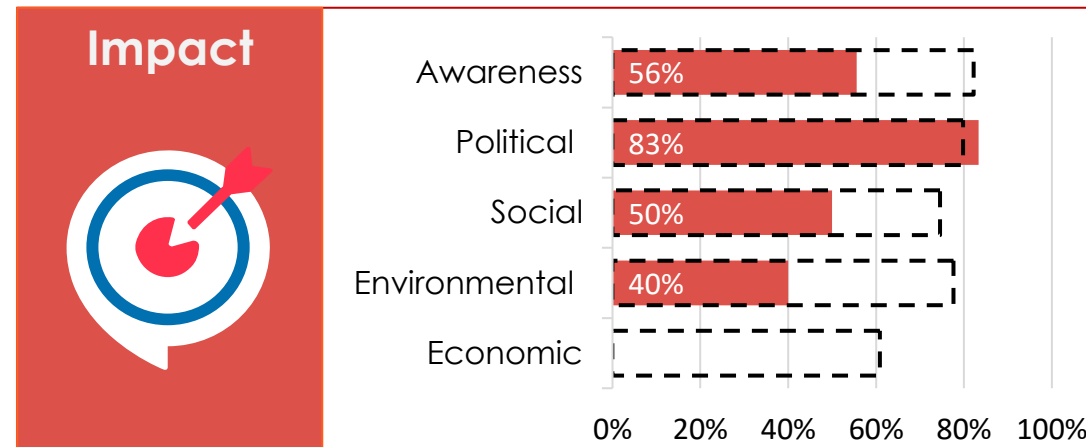

Open data maturity

2021

Luxembourg

data.
europa.
eu

State-of-Play on open data - 2021

Luxembourg

MATURITY LEVEL RATING

OVERALL MATURITY LEVEL SEGMENTATION

DIMENSION PERFORMANCE

EU27 Average
 X%
 Luxembourg