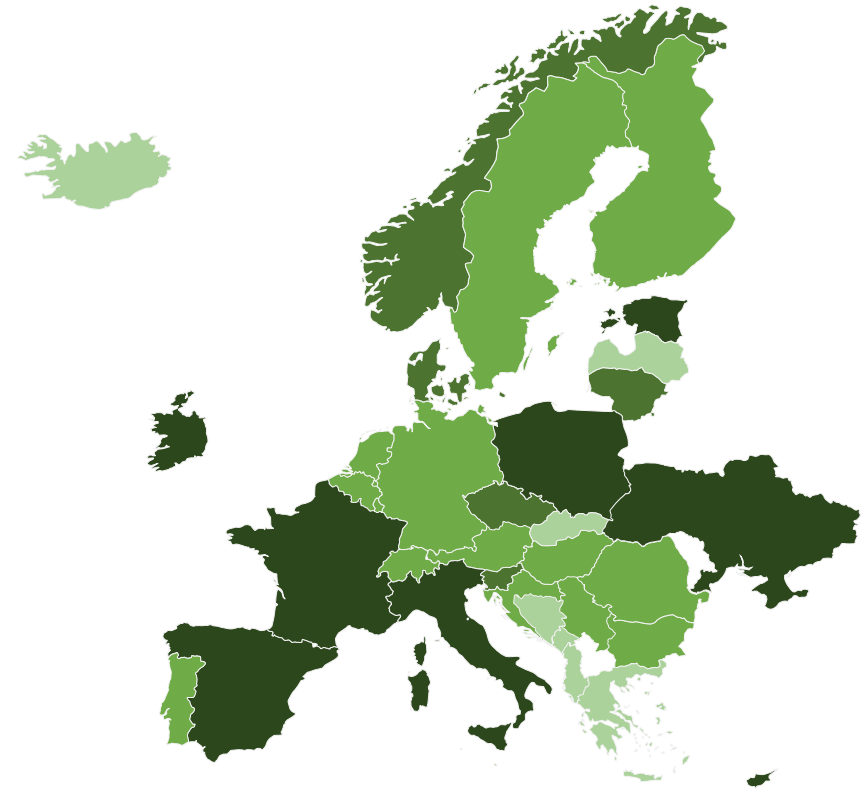

Open data maturity

2022

Luxembourg

data.
europa.
eu

State-of-Play on open data - 2022

Luxembourg

MATURITY LEVEL RATING

OVERALL MATURITY LEVEL SEGMENTATION

Category	Ranking	LU (%)	EU27 (%)
Policy	#31	62%	86%
Portal	#11	91%	83%
Impact	#22	59%	71%
Quality	#20	74%	77%

Overall	EU27	LU
	79%	72%

DIMENSION PERFORMANCE

EU27 Average
 X % Luxembourg