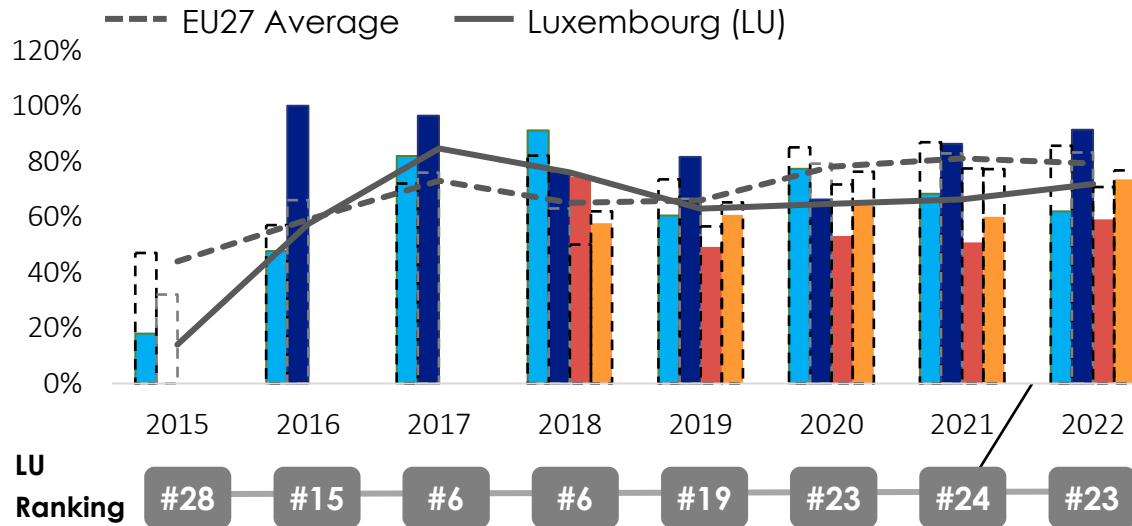

Open data maturity

2022

Luxembourg

data.
europa.
eu

State-of-Play on open data - 2022

Luxembourg

MATURITY LEVEL RATING

OVERALL MATURITY LEVEL SEGMENTATION

Category	Ranking	LU (%)	EU27 (%)
Policy	#31	62%	86%
Portal	#11	91%	83%
Impact	#22	59%	71%
Quality	#20	74%	77%

Overall	EU27	LU
	79%	72%

DIMENSION PERFORMANCE

EU27 Average
 X % Luxembourg