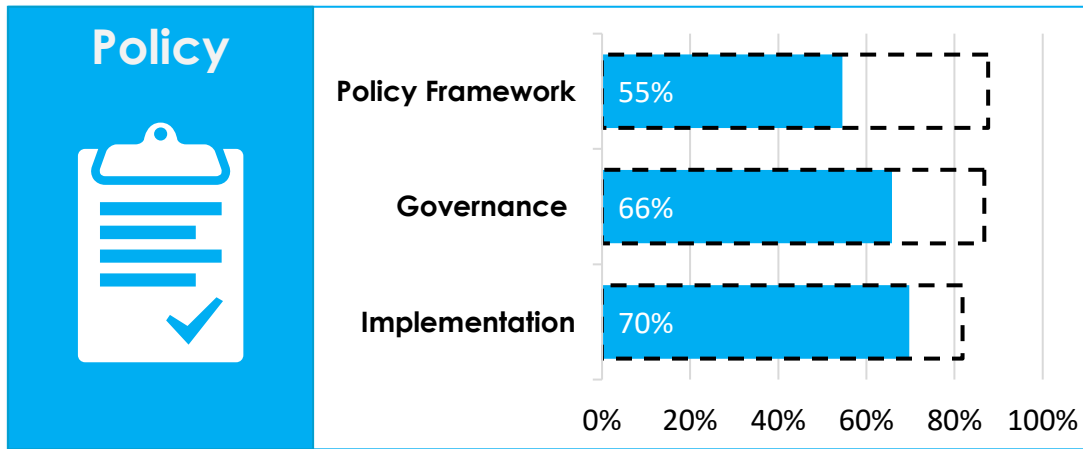

Open data maturity

2022

Luxembourg

data.
europa.
eu

State-of-Play on open data - 2022

Luxembourg

MATURITY LEVEL RATING

OVERALL MATURITY LEVEL SEGMENTATION

Category	Ranking	LU (%)	EU27 (%)
Policy	#31	62%	86%
Portal	#11	91%	83%
Impact	#22	59%	71%
Quality	#20	74%	77%

Overall	EU27	LU
	79%	72%

DIMENSION PERFORMANCE

EU27 Average
 X % Luxembourg