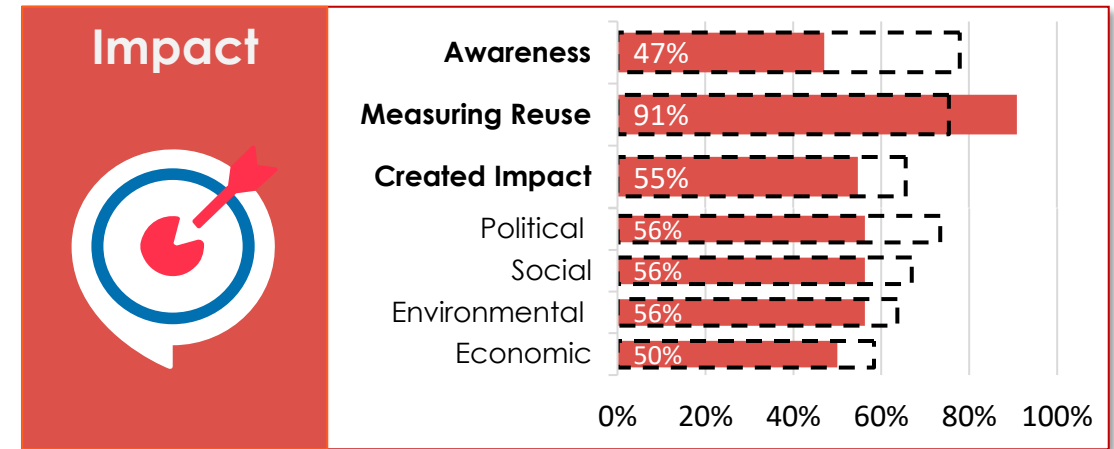

Open data maturity

2022

Luxembourg

data.
europa.
eu

State-of-Play on open data - 2022

Luxembourg

MATURITY LEVEL RATING

OVERALL MATURITY LEVEL SEGMENTATION

Category	Ranking	LU (%)	EU27 (%)
Policy	#31	62%	86%
Portal	#11	91%	83%
Impact	#22	59%	71%
Quality	#20	74%	77%

Overall	EU27	LU
	79%	72%

DIMENSION PERFORMANCE

EU27 Average
 X % Luxembourg