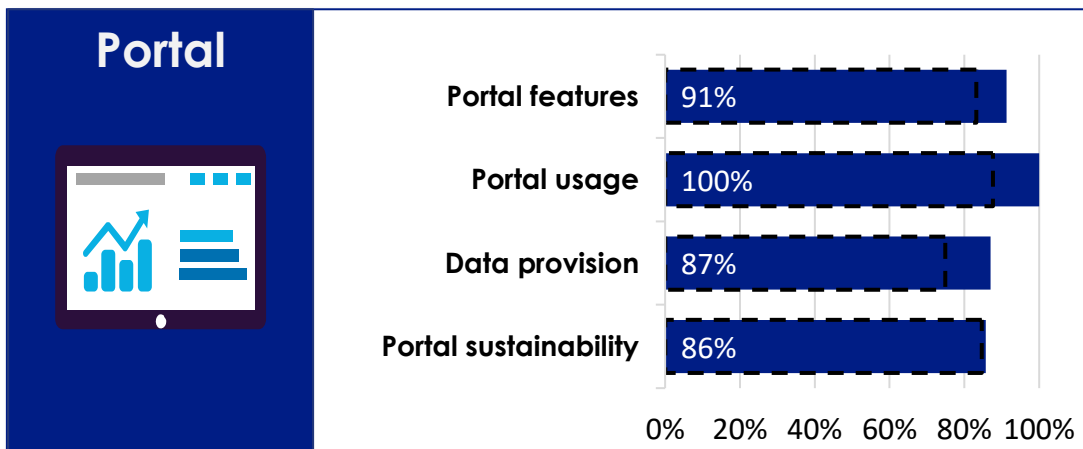

Category	Ranking	LU (%)	EU27 (%)
Policy	#31	62%	86%
Portal	#11	91%	83%
Impact	#22	59%	71%
Quality	#20	74%	77%

Overall	EU27	LU
	79%	72%

DIMENSION PERFORMANCE

EU27 Average
 X % Luxembourg