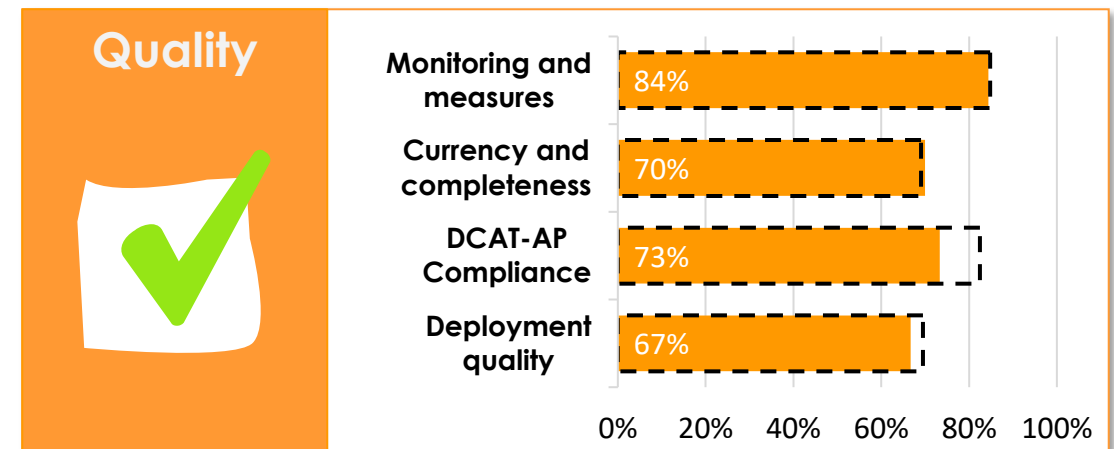

Category	Ranking	LU (%)	EU27 (%)
Policy	#31	62%	86%
Portal	#11	91%	83%
Impact	#22	59%	71%
Quality	#20	74%	77%

Overall	EU27	LU
	79%	72%

DIMENSION PERFORMANCE

EU27 Average
 X % Luxembourg