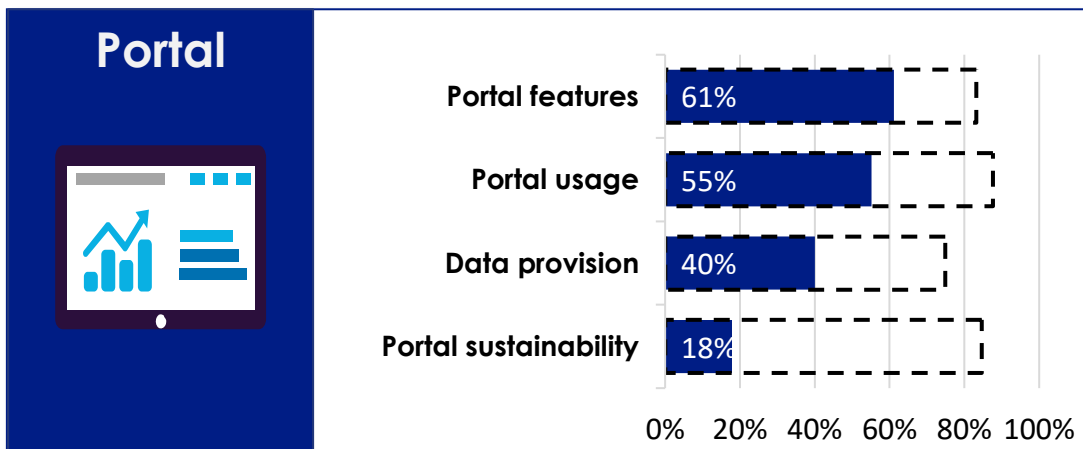

Category	MT Ranking	MT (%)	EU27 (%)
Policy	#34	54%	86%
Portal	#32	47%	83%
Impact	#31	18%	71%
Quality	#32	48%	77%

Overall	EU27	MT
	79%	42%

DIMENSION PERFORMANCE

EU27 Average
 X %
 Malta