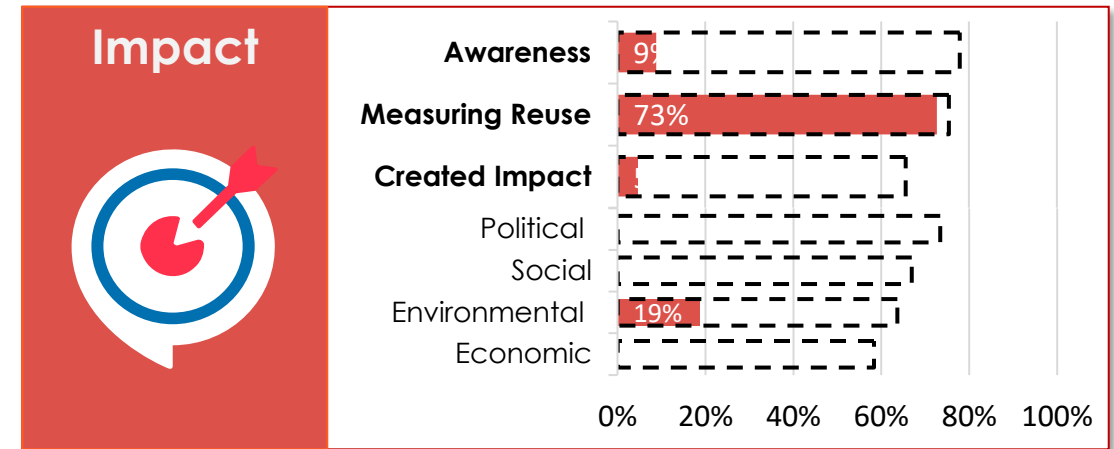

Category	MT Ranking	MT (%)	EU27 (%)
Policy	#34	54%	86%
Portal	#32	47%	83%
Impact	#31	18%	71%
Quality	#32	48%	77%

Overall	EU27	MT
	79%	42%

DIMENSION PERFORMANCE

EU27 Average
 X %
 Malta