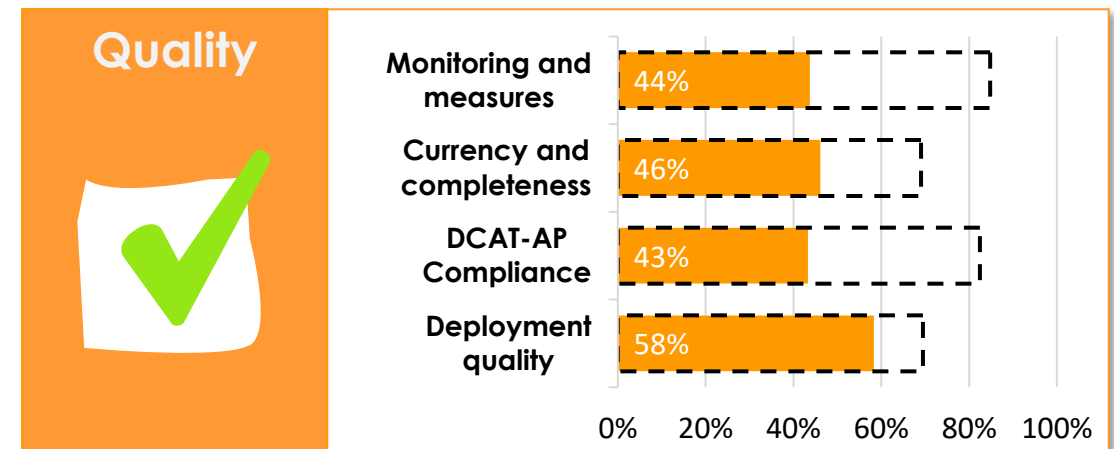

Category	MT Ranking	MT (%)	EU27 (%)
Policy	#34	54%	86%
Portal	#32	47%	83%
Impact	#31	18%	71%
Quality	#32	48%	77%

Overall	EU27	MT
	79%	42%

DIMENSION PERFORMANCE

EU27 Average
 X %
 Malta