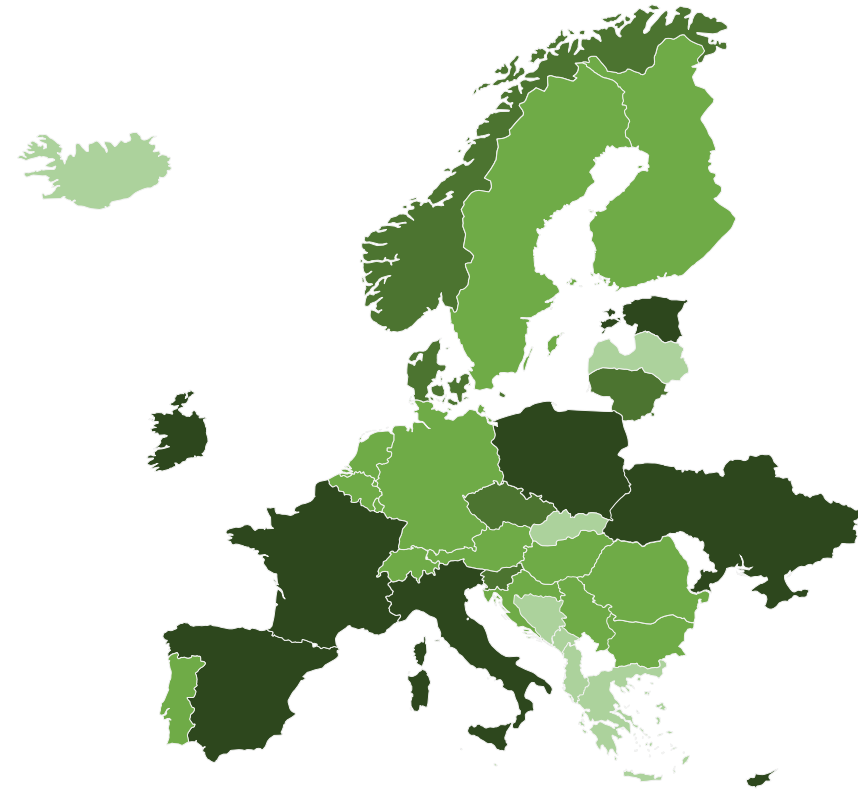

Open data maturity

2022

Malta

data.
europa.
eu

State-of-Play on open data - 2022

Malta

MATURITY LEVEL RATING

OVERALL MATURITY LEVEL SEGMENTATION

Category	MT Ranking	MT (%)	EU27 (%)
Policy	#34	54%	86%
Portal	#32	47%	83%
Impact	#31	18%	71%
Quality	#32	48%	77%

Overall	EU27	MT
	79%	42%

DIMENSION PERFORMANCE

EU27 Average
 X %
 Malta