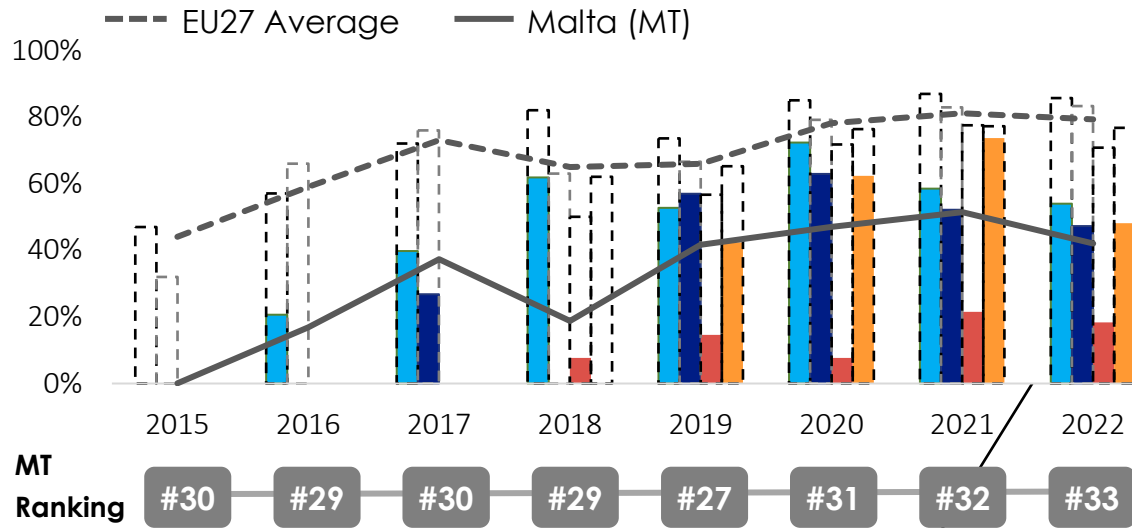

Open data maturity

2022

Malta

data.
europa.
eu

State-of-Play on open data - 2022

Malta

MATURITY LEVEL RATING

OVERALL MATURITY LEVEL SEGMENTATION

Category	MT Ranking	MT (%)	EU27 (%)
Policy	#34	54%	86%
Portal	#32	47%	83%
Impact	#31	18%	71%
Quality	#32	48%	77%

Overall	EU27	MT
	79%	42%

DIMENSION PERFORMANCE

EU27 Average
 X %
 Malta