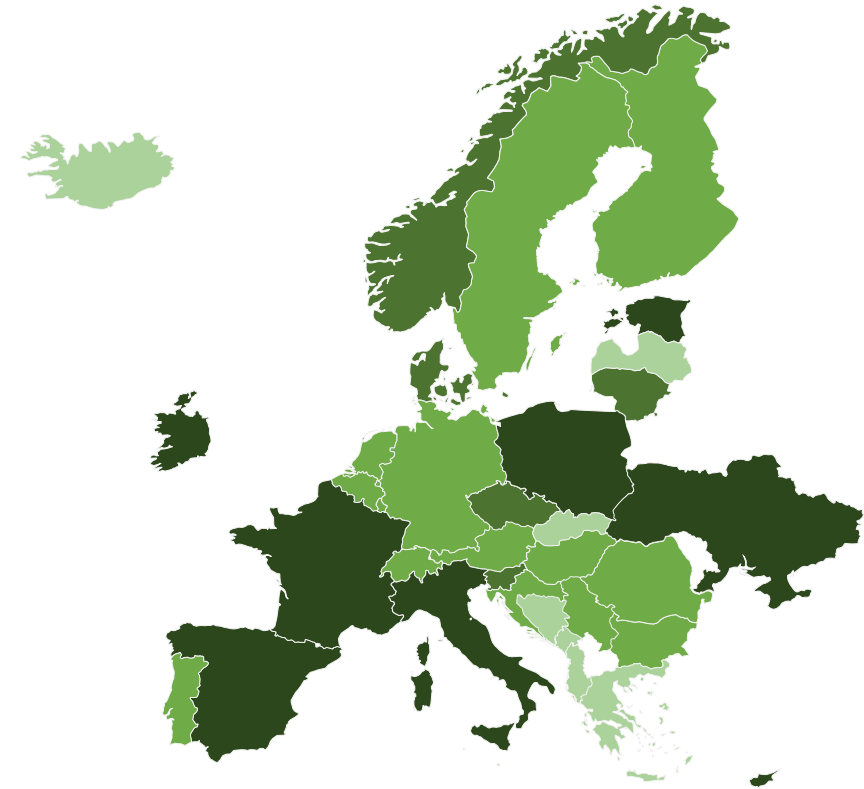

OVERALL MATURITY LEVEL SEGMENTATION

Category	PT Ranking	PT (%)	EU27 (%)
Policy	#27	75%	86%
Portal	#20	83%	83%
Impact	#18	72%	71%
Quality	#21	72%	77%

Overall	EU27 (%)	PT (%)
	79%	76%