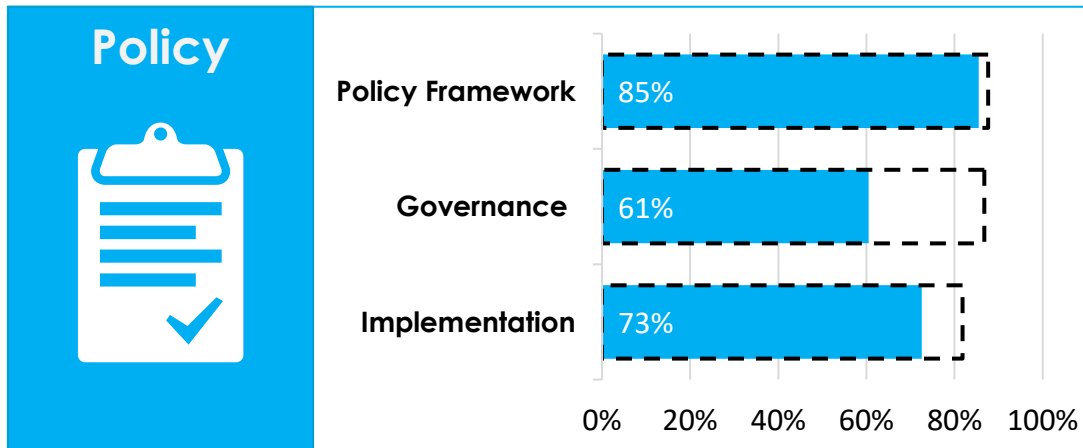

DIMENSION PERFORMANCE

EU27 Average
X % Portugal