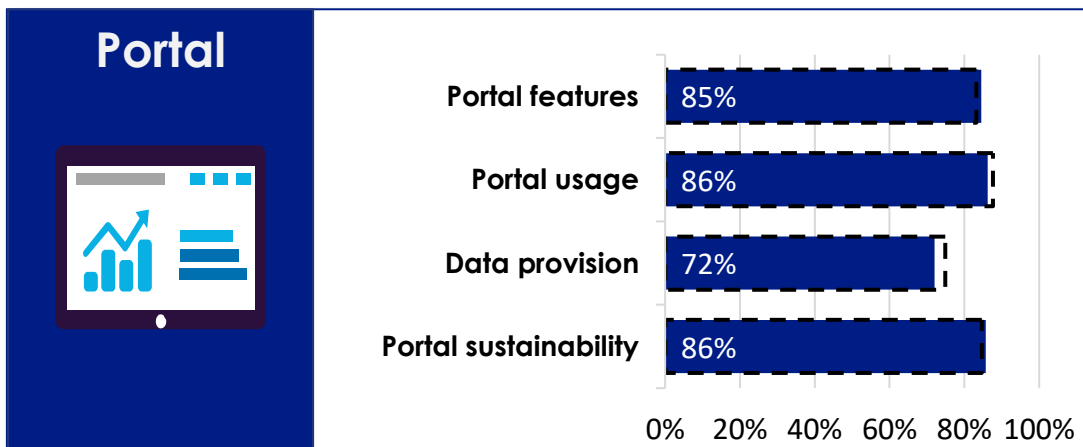

## OVERALL MATURITY LEVEL SEGMENTATION

Category	PT Ranking	PT (%)	EU27 (%)
Policy	#27	75%	86%
Portal	#20	83%	83%
Impact	#18	72%	71%
Quality	#21	72%	77%

Overall	EU27 (%)	PT (%)
	79%	76%

## DIMENSION PERFORMANCE

EU27 Average 
 X % Portugal