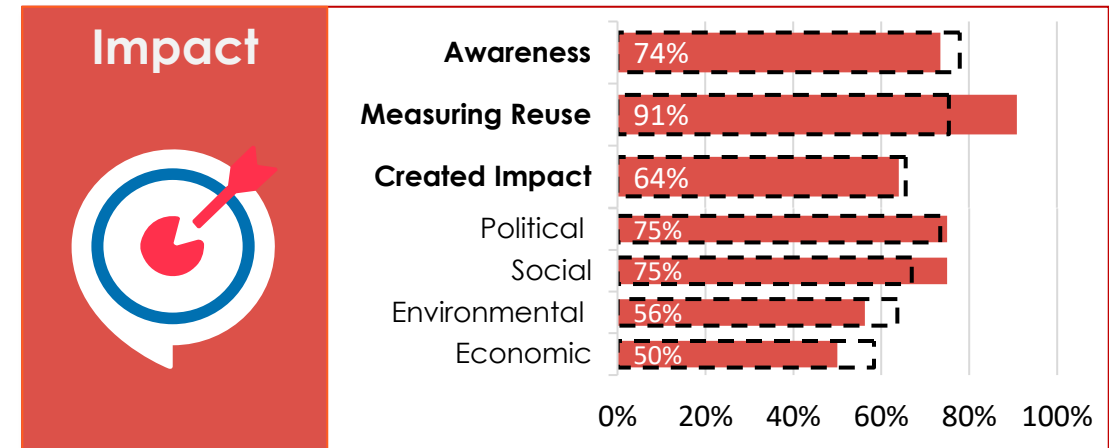

## MATURITY LEVEL RATING

## OVERALL MATURITY LEVEL SEGMENTATION

Category	PT Ranking	PT (%)	EU27 (%)
Policy	#27	75%	86%
Portal	#20	83%	83%
Impact	#18	72%	71%
Quality	#21	72%	77%

Overall	EU27 (%)	PT (%)
	79%	76%

## DIMENSION PERFORMANCE

EU27 Average 
 X % Portugal