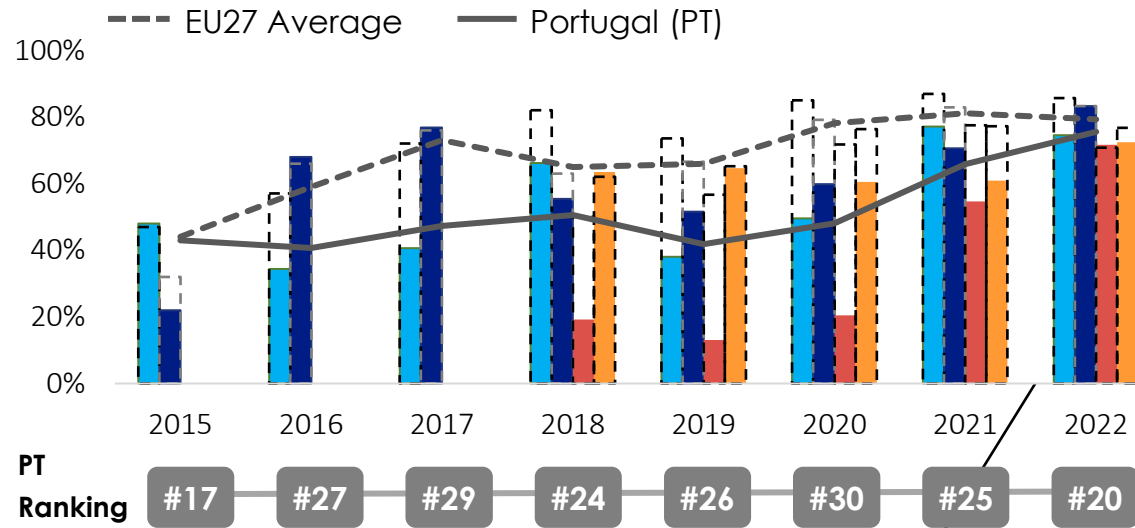

State-of-Play on open data - 2022

Portugal

MATURITY LEVEL RATING