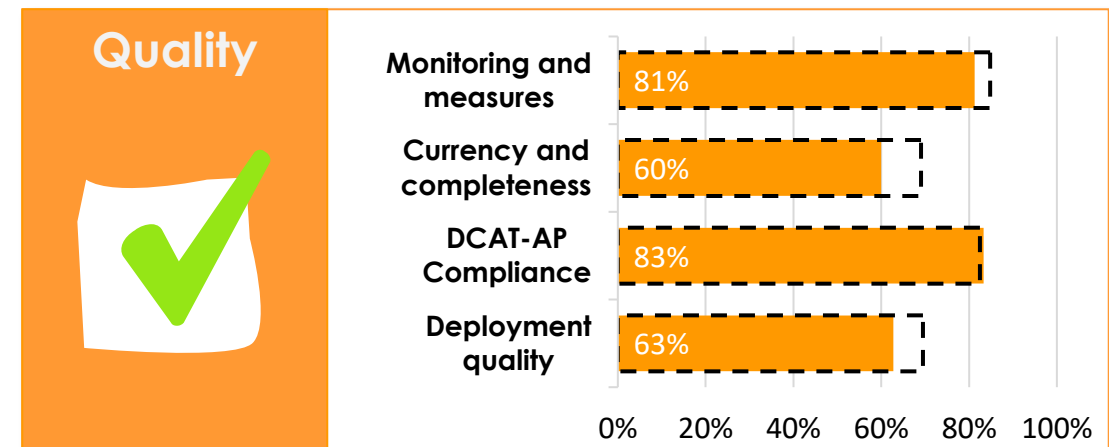

DIMENSION PERFORMANCE

EU27 Average
X % Portugal