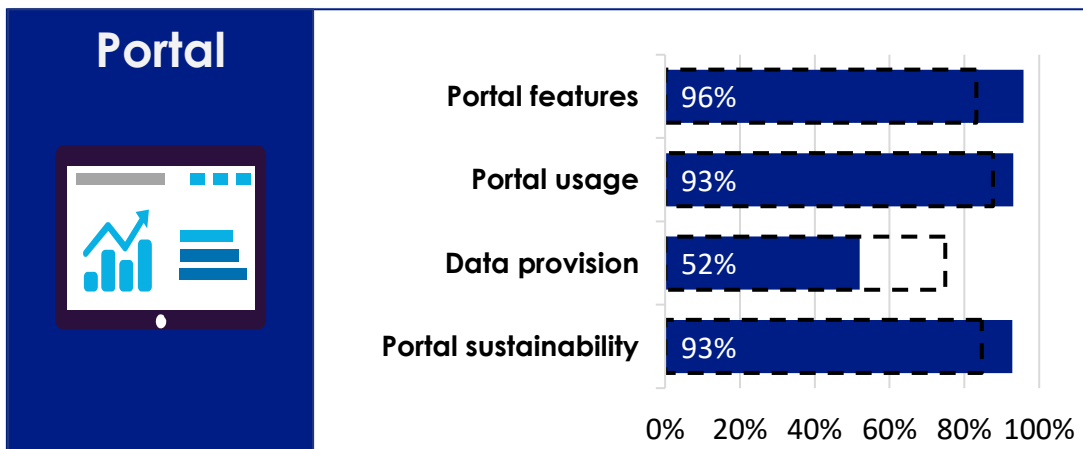

Open data maturity

2022

Romania

data.
europa.
eu

State-of-Play on open data - 2022

Romania

MATURITY LEVEL RATING

OVERALL MATURITY LEVEL SEGMENTATION

Category	RO Ranking	RO (%)	EU27 (%)
Policy	#29	68%	86%
Portal	#16	88%	83%
Impact	#27	50%	71%
Quality	#29	61%	77%

Overall	EU27	RO
	79%	68%

DIMENSION PERFORMANCE

EU27 Average
 X % Romania