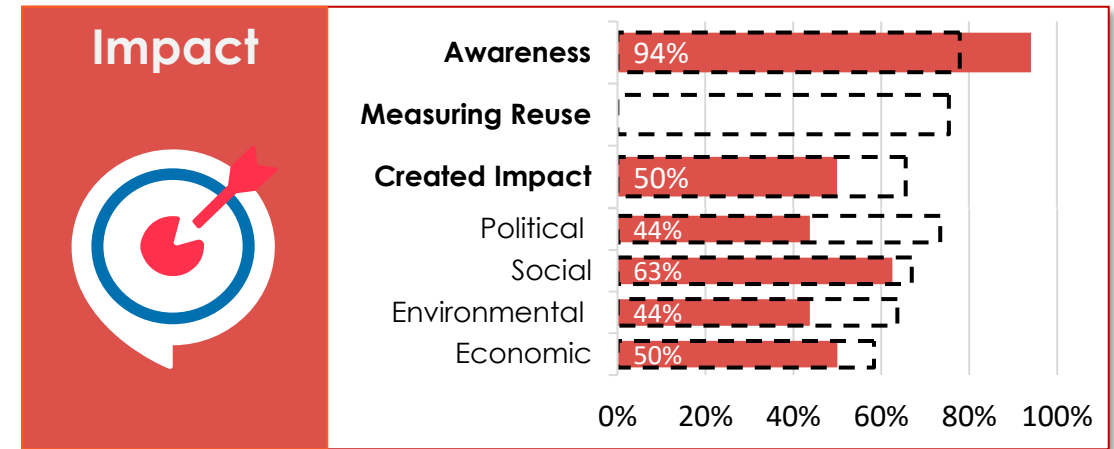

Open data maturity

2022

Romania

data.
europa.
eu

State-of-Play on open data - 2022

Romania

MATURITY LEVEL RATING

OVERALL MATURITY LEVEL SEGMENTATION

Category	RO Ranking	RO (%)	EU27 (%)
Policy	#29	68%	86%
Portal	#16	88%	83%
Impact	#27	50%	71%
Quality	#29	61%	77%

Overall	EU27	RO
	79%	68%

DIMENSION PERFORMANCE

EU27 Average
 X % Romania