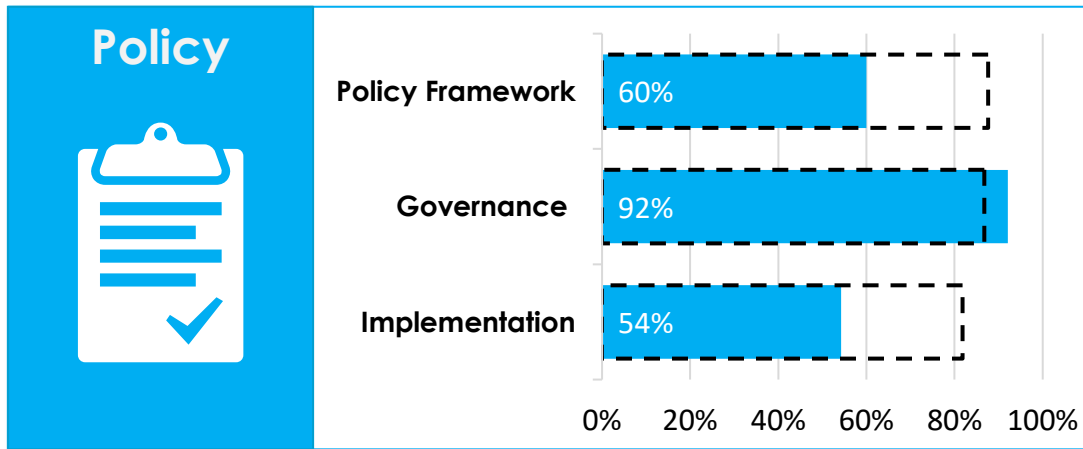

Open data maturity

2022

Romania

data.
europa.
eu

State-of-Play on open data - 2022

Romania

MATURITY LEVEL RATING

OVERALL MATURITY LEVEL SEGMENTATION

Category	RO Ranking	RO (%)	EU27 (%)
Policy	#29	68%	86%
Portal	#16	88%	83%
Impact	#27	50%	71%
Quality	#29	61%	77%

Overall	EU27	RO
	79%	68%

DIMENSION PERFORMANCE

EU27 Average
 X % Romania