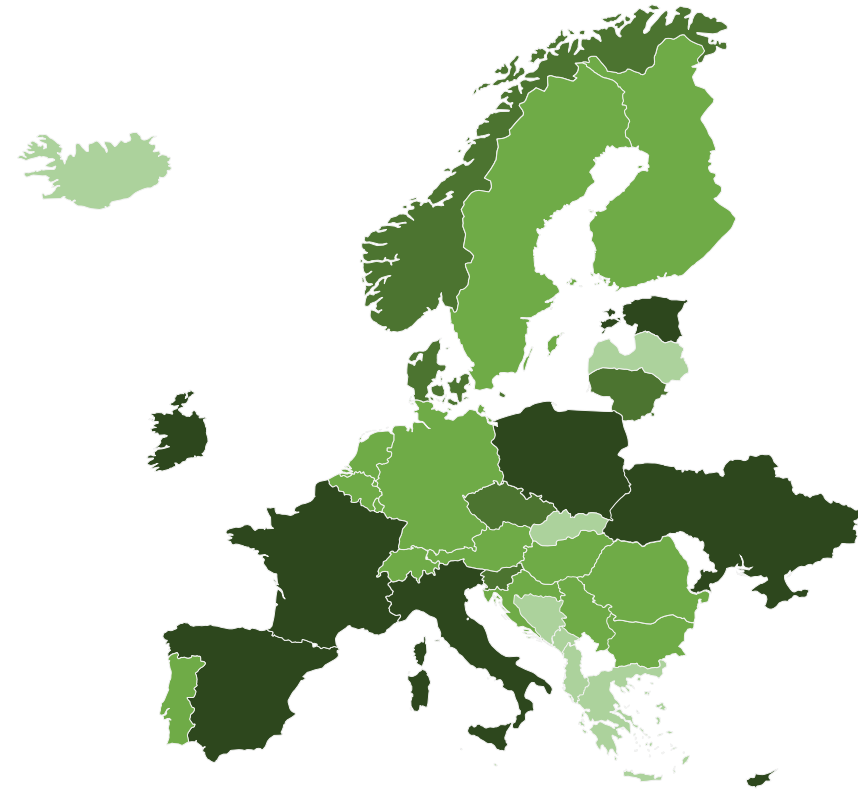

Open data maturity

2022

Romania

data.
europa.
eu

State-of-Play on open data - 2022

Romania

MATURITY LEVEL RATING

OVERALL MATURITY LEVEL SEGMENTATION

Category	RO Ranking	RO (%)	EU27 (%)
Policy	#29	68%	86%
Portal	#16	88%	83%
Impact	#27	50%	71%
Quality	#29	61%	77%

Overall	EU27	RO
	79%	68%

DIMENSION PERFORMANCE

EU27 Average
 X % Romania