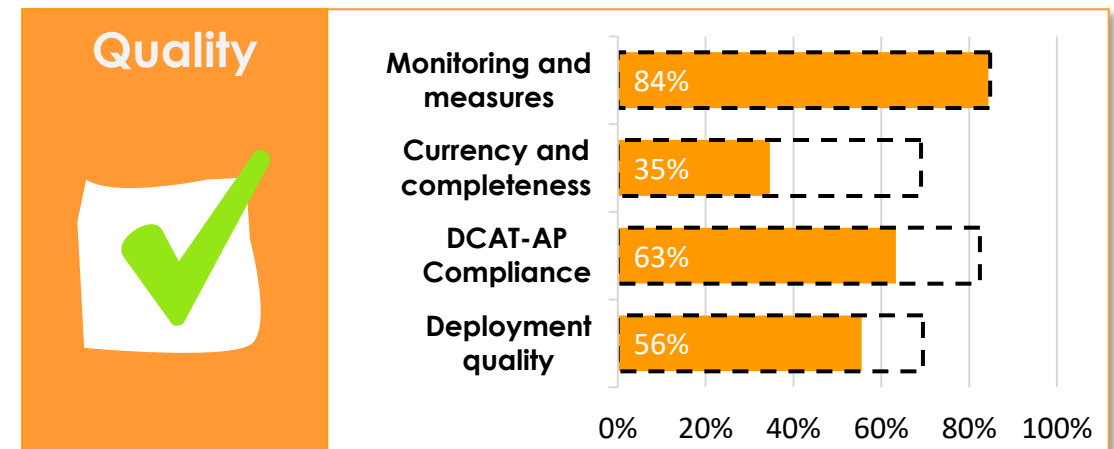

Open data maturity

2022

Romania

data.
europa.
eu

State-of-Play on open data - 2022

Romania

MATURITY LEVEL RATING

OVERALL MATURITY LEVEL SEGMENTATION

Category	RO Ranking	RO (%)	EU27 (%)
Policy	#29	68%	86%
Portal	#16	88%	83%
Impact	#27	50%	71%
Quality	#29	61%	77%

Overall	EU27	RO
	79%	68%

DIMENSION PERFORMANCE

EU27 Average
 X % Romania