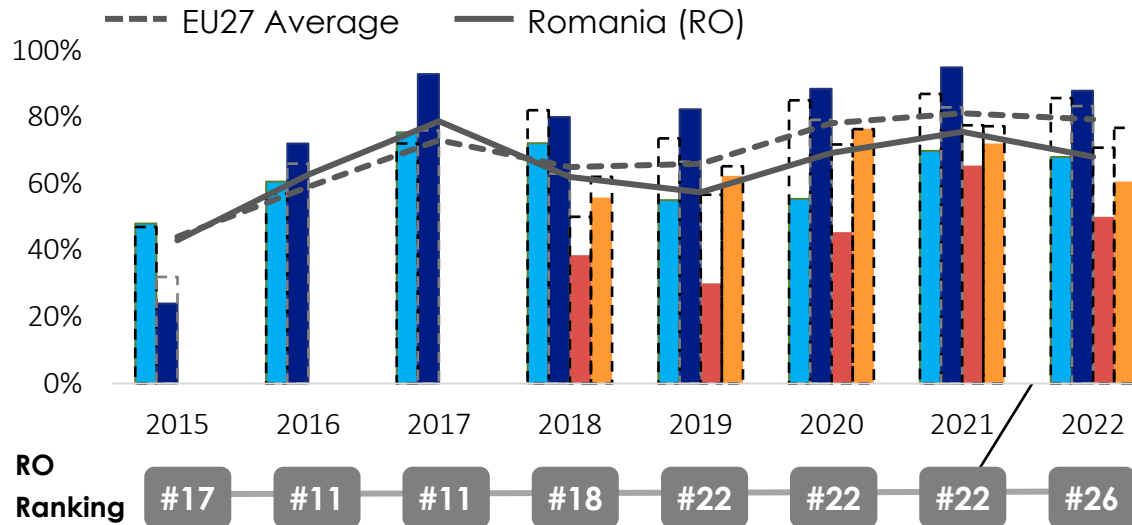

Open data maturity

2022

Romania

data.
europa.
eu

State-of-Play on open data - 2022

Romania

MATURITY LEVEL RATING

OVERALL MATURITY LEVEL SEGMENTATION

Category	RO Ranking	RO (%)	EU27 (%)
Policy	#29	68%	86%
Portal	#16	88%	83%
Impact	#27	50%	71%
Quality	#29	61%	77%

Overall	EU27	RO
	79%	68%

DIMENSION PERFORMANCE

EU27 Average
 X % Romania