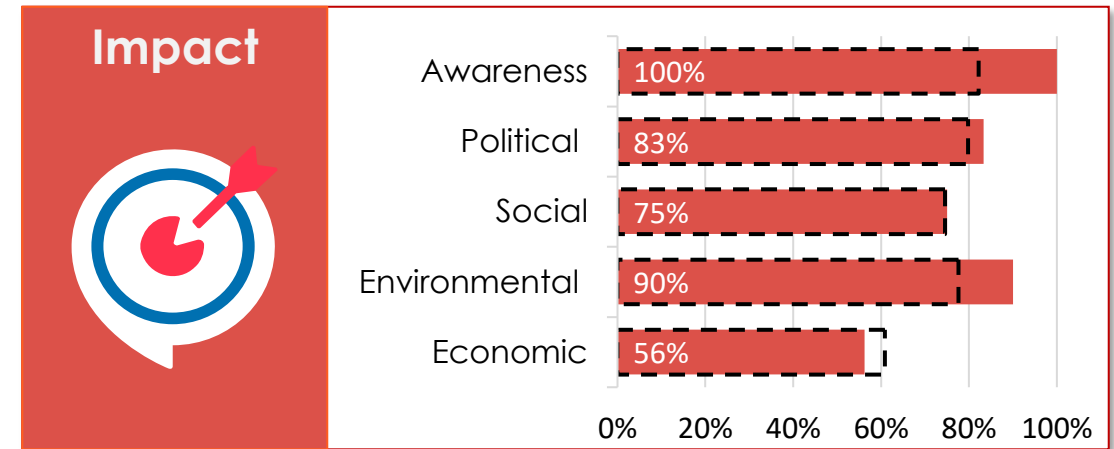

## MATURITY LEVEL RATING

## OVERALL MATURITY LEVEL SEGMENTATION

Category	SE Ranking	SE (%)	EU27 (%)
Policy	#18	91%	87%
Portal	#22	77%	83%
Impact	#17	87%	77%
Quality	#17	81%	77%

Overall	EU27 (%)	SE (%)
	81%	84%

## DIMENSION PERFORMANCE

EU27 Average 
 X % 
 Sweden