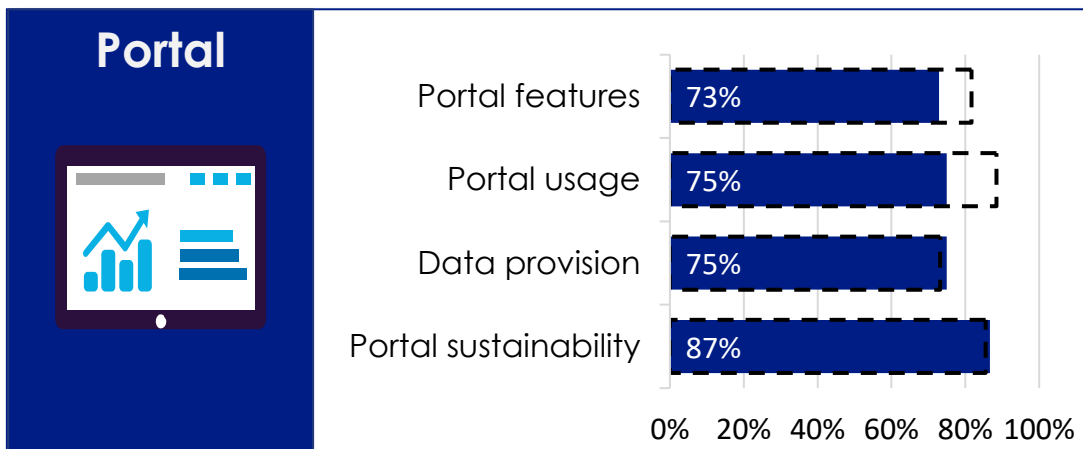

## OVERALL MATURITY LEVEL SEGMENTATION

Category	SE Ranking	SE (%)	EU27 (%)
Policy	#18	91%	87%
Portal	#22	77%	83%
Impact	#17	87%	77%
Quality	#17	81%	77%

Overall	EU27 (%)	SE (%)
	81%	84%

## DIMENSION PERFORMANCE

EU27 Average 
 X % 
 Sweden