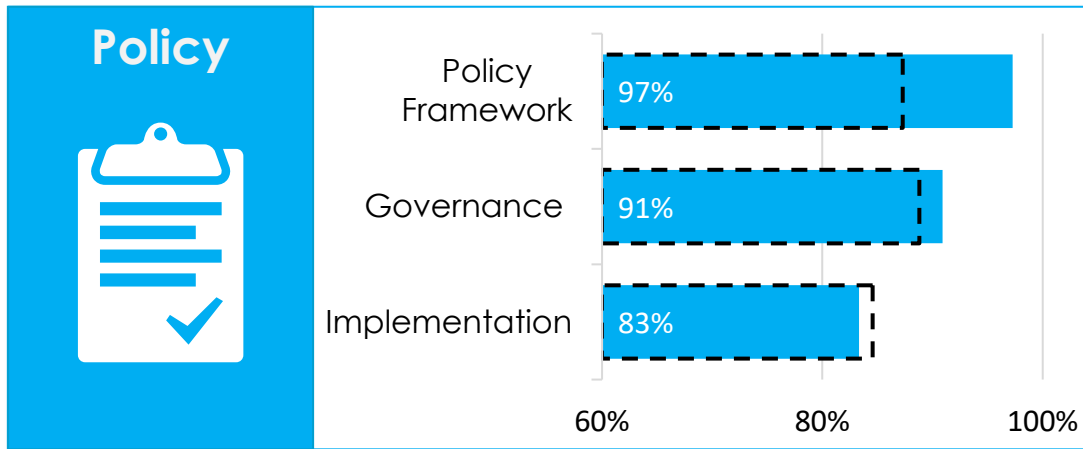

DIMENSION PERFORMANCE

EU27 Average
X %
Sweden