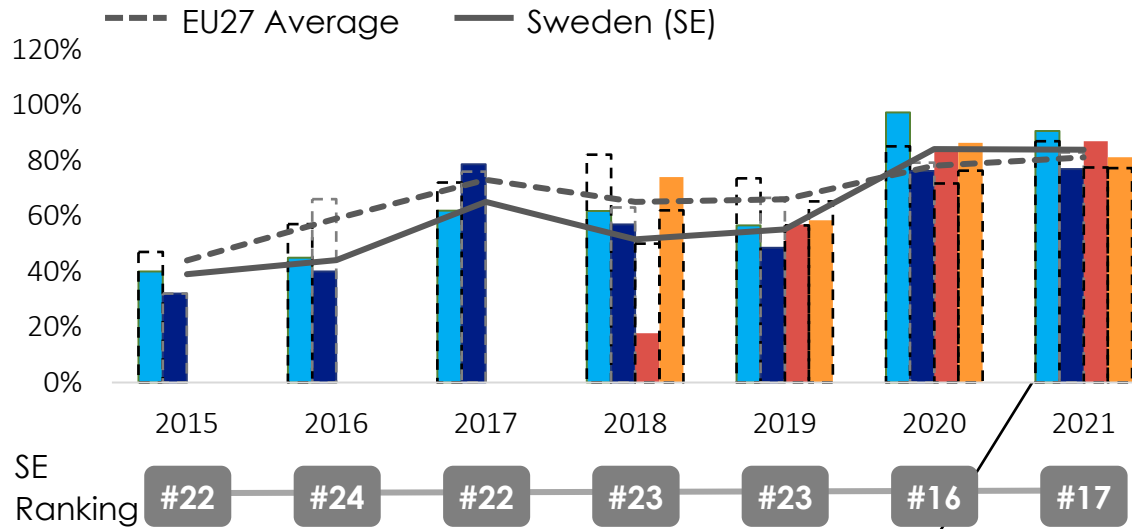

State-of-Play on open data - 2021

Sweden

MATURITY LEVEL RATING