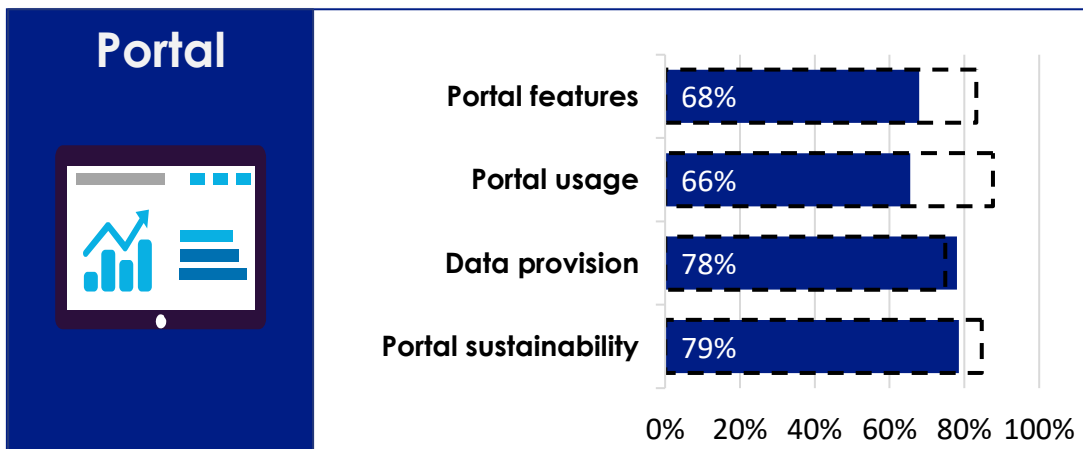

## OVERALL MATURITY LEVEL SEGMENTATION

Category	SE Ranking	SE Score	EU27 Score
Policy	#14	89%	86%
Portal	#25	71%	83%
Impact	#11	85%	71%
Quality	#24	67%	77%

Overall	EU27	SE
	79%	78%

## DIMENSION PERFORMANCE

EU27 Average 
 X % 
 Sweden