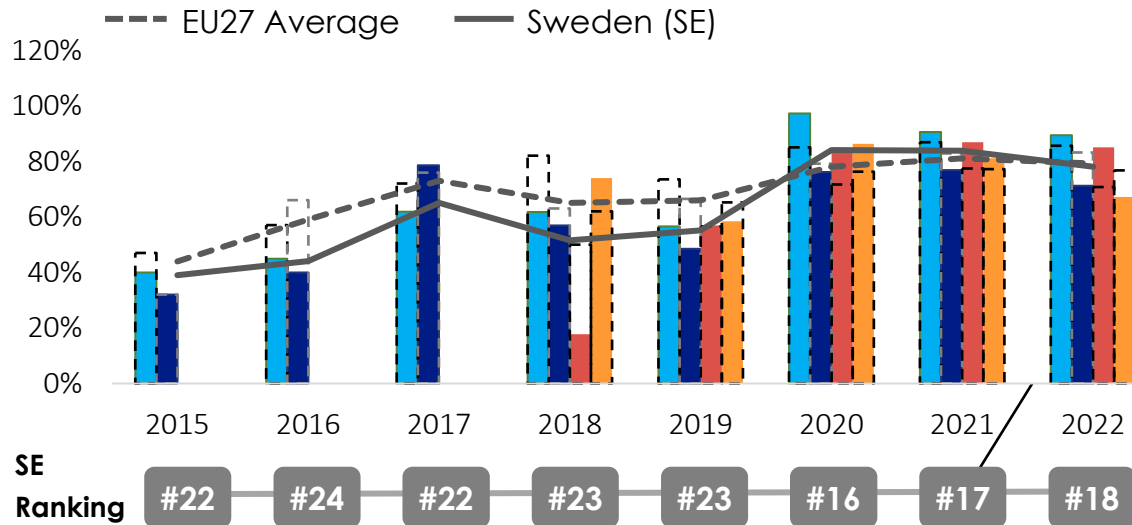

State-of-Play on open data - 2022

Sweden

MATURITY LEVEL RATING