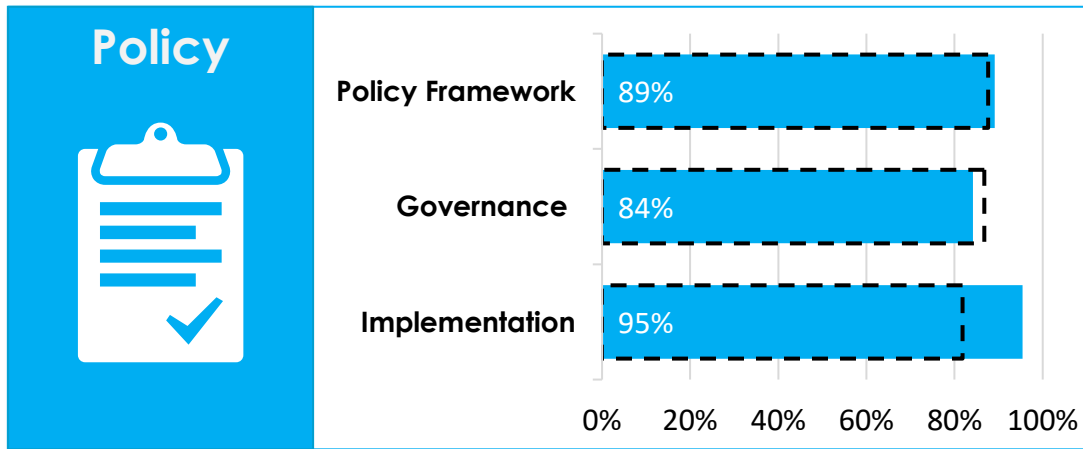

DIMENSION PERFORMANCE

EU27 Average
X %
Sweden