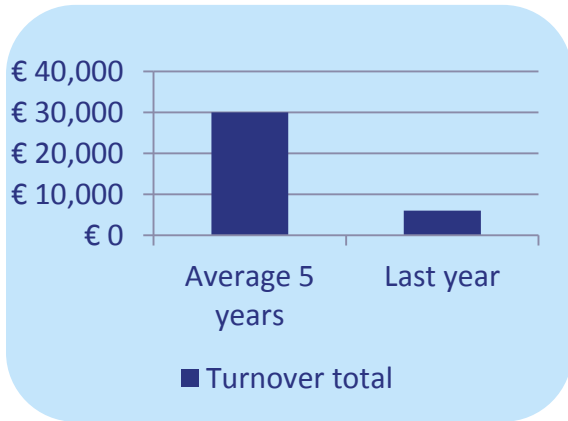

Wishlist

“Local agricultural or meteorological data”

Success factor

“When it can be used to provide solutions for the client”

Turnover total

Turnover linked to Open Data

Forecasted growth

Geomangement wants to use Open data to create innovative solutions for the agricultural sector!