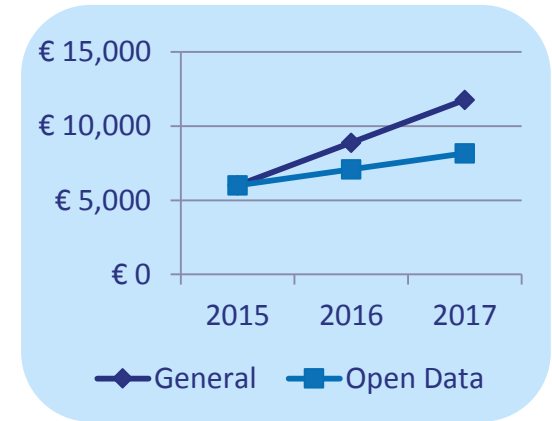

Wishlist

“Local agricultural or meteorological data”

Success factor

“When it can be used to provide solutions for the client”

Turnover total

Turnover linked to Open Data

Forecasted growth

Geomangement wants to use Open data to create innovative solutions for the agricultural sector!