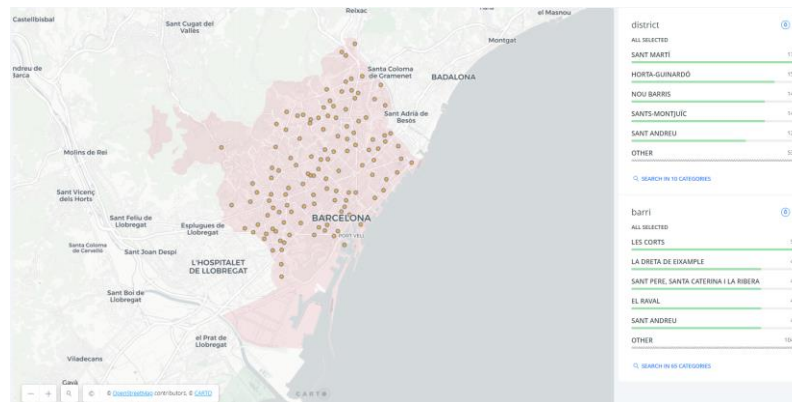

## Quick facts

-  Company: Carto
-  Sector: Environment
-  Product / service: Website
-  Type of data: Municipal data
-  Origin: Spain

## Description

The Barcelona Waste Map is an interactive map showing the location of oil recycling bins in the city. This helps citizens to locate them, dispose of their litter at the allocated containers, and keep the city clean. The website is created with OpenStreetMap and Carto. This is one example of a private individual who has created several maps for cities in Spain, most of which visualise population data.

## Benefits

Users can search the districts of Sant Martí, Horta-Guinardó, Sants-Montjuïc, Ciutat Vella, and Eixample. Users can also filter results within their own area. The website provides access to over 60 neighbourhoods.

## How open data is used

The Barcelona Waste Map uses an open-source code to visualise the data in combination with OpenStreetMap. The dataset is provided as open data by the City of Barcelona.