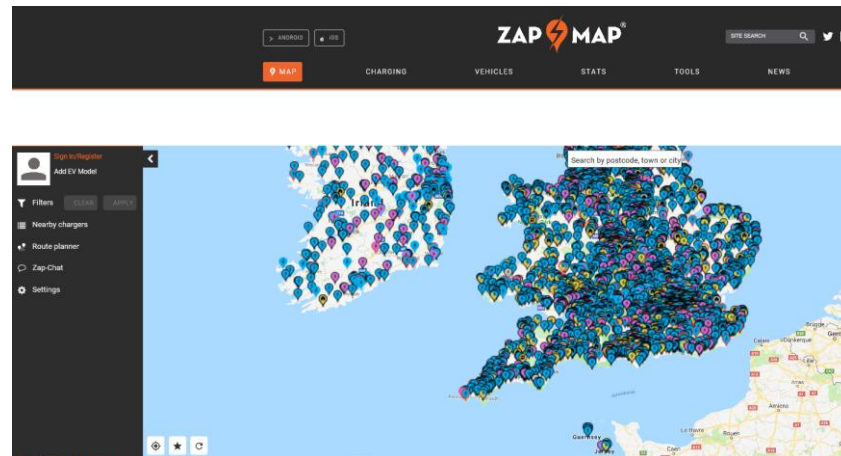

URL

<https://www.zap-map.com/>

Quick facts

-  Company: ZapMap
-  Sector: Science & Technology
-  Product / service: Application & Platform
-  Type of data: Open national data & transport provider
-  Origin: United Kingdom 

Description

ZapMap shows all charging stations across the United Kingdom (UK) and the Republic of Ireland. Users can locate and navigate to the different charging stations and visualise them on a list or map view. In addition, users can filter their results based on charge point type (i.e. slow, fast, rapid AC, and rapid DC), connectors, location type, payment, and access type. They can also limit their search to only see available charging stations.

Benefits

Zapmap provides users with an overview on all charging station options and locations in the UK and the Republic of Ireland. 

How open data is used

-  Zapmap uses multiple sources for data, including the National Charge Point Registry (NCR) and Open Charge Map.
-  The service is in partnership with charge point operators across the UK and the Republic of Ireland, such as Transport for London.
-  Furthermore, the platform is open for private charging stations that users can upload to the network. 